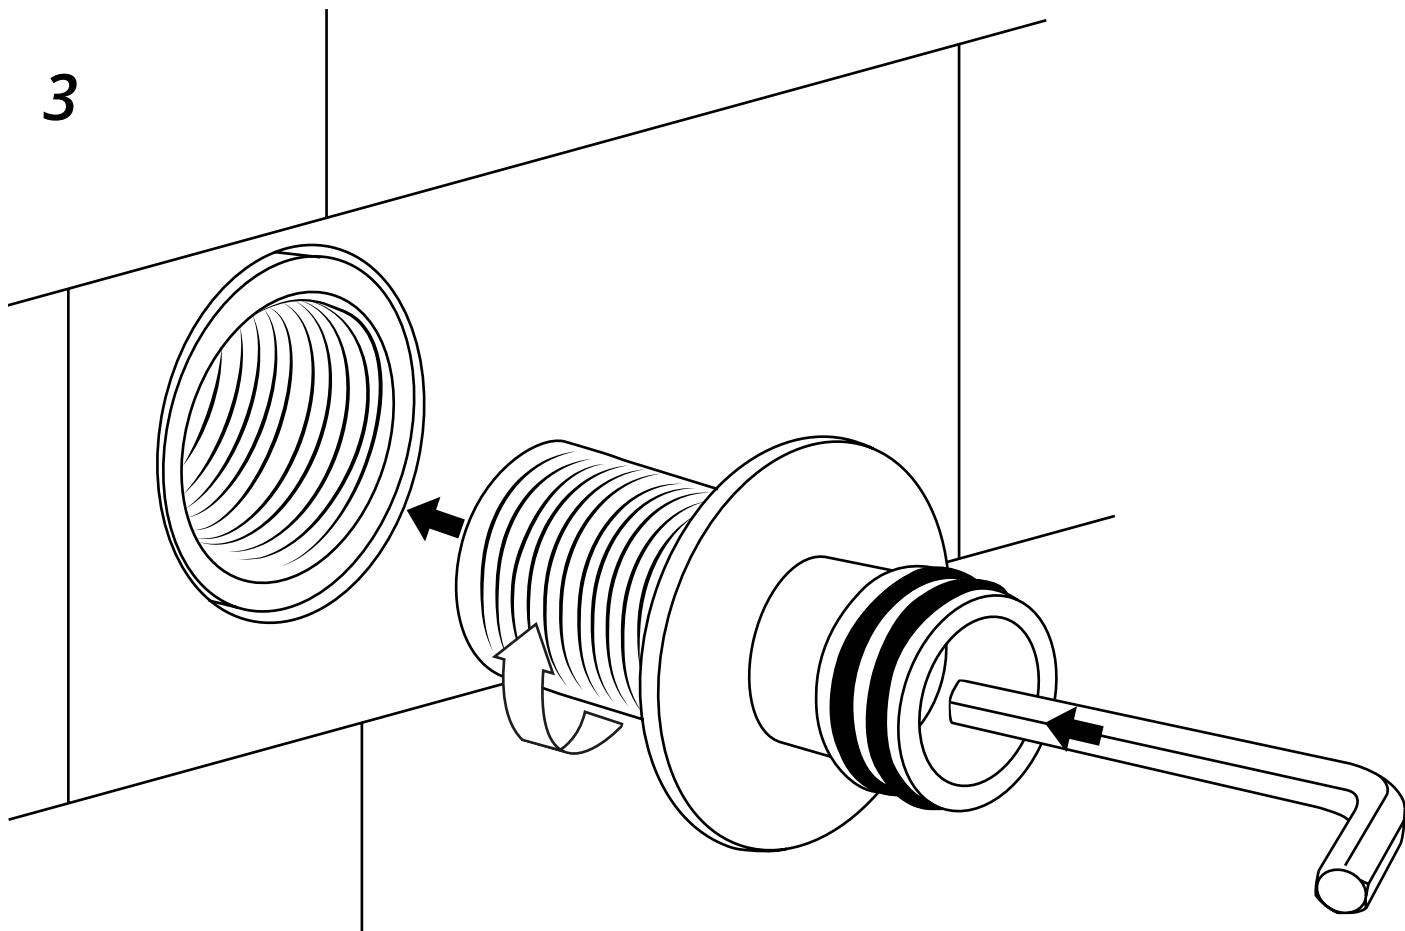

# Hudson Reed

Wall Spout

Installation Guide

# Installation

---

*Tools required for installing:*

---

***Parts included:***

1

2

3