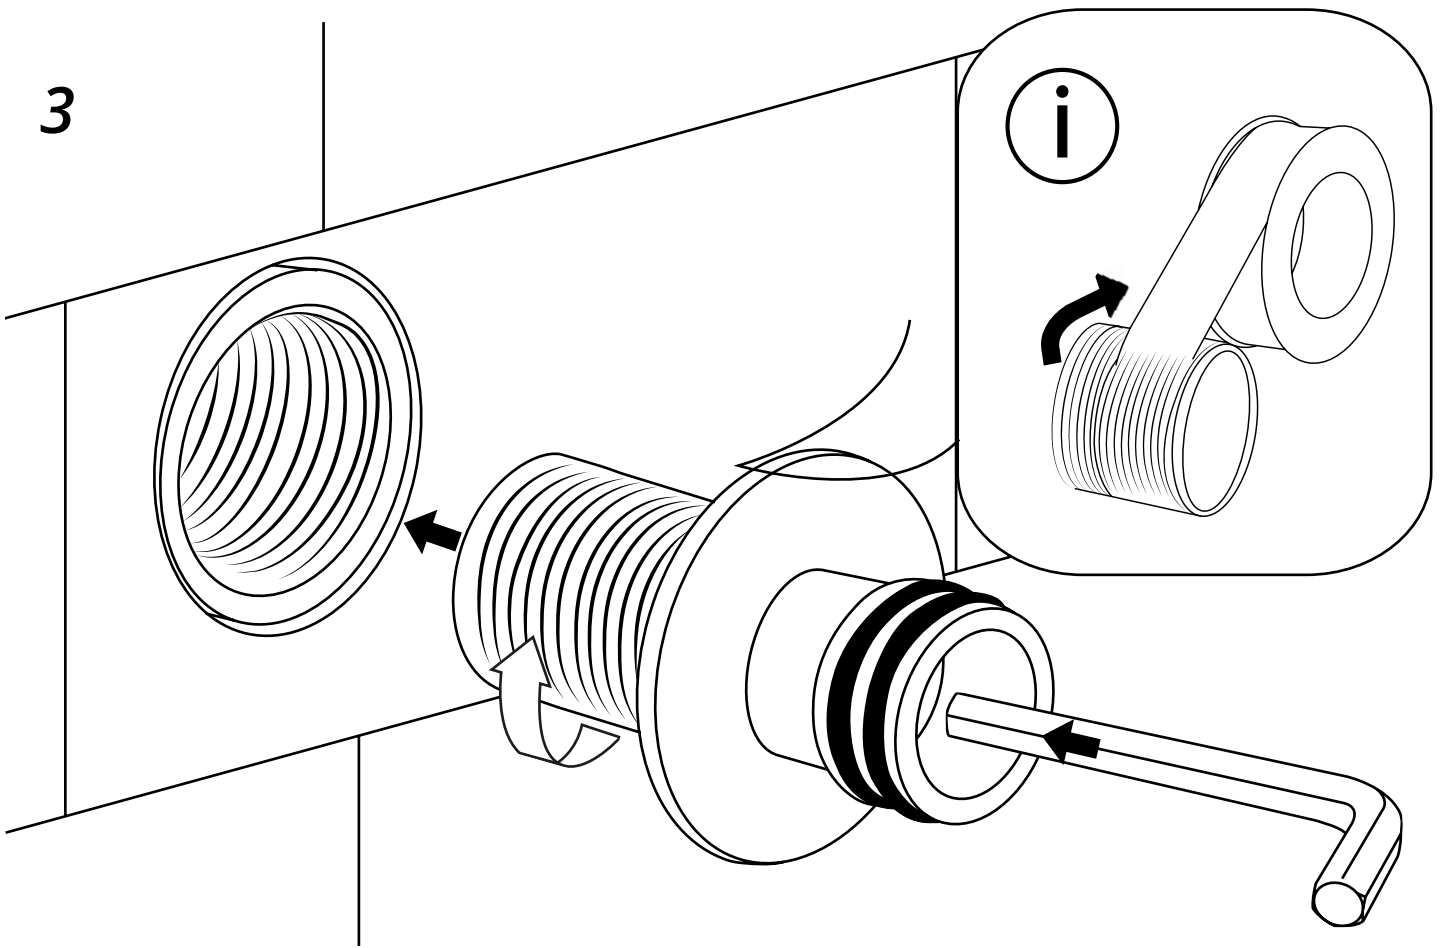

Hudson Reed

Wall Spout

Installation Guide

Installation

Tools required for installing:

Parts included:

5

6