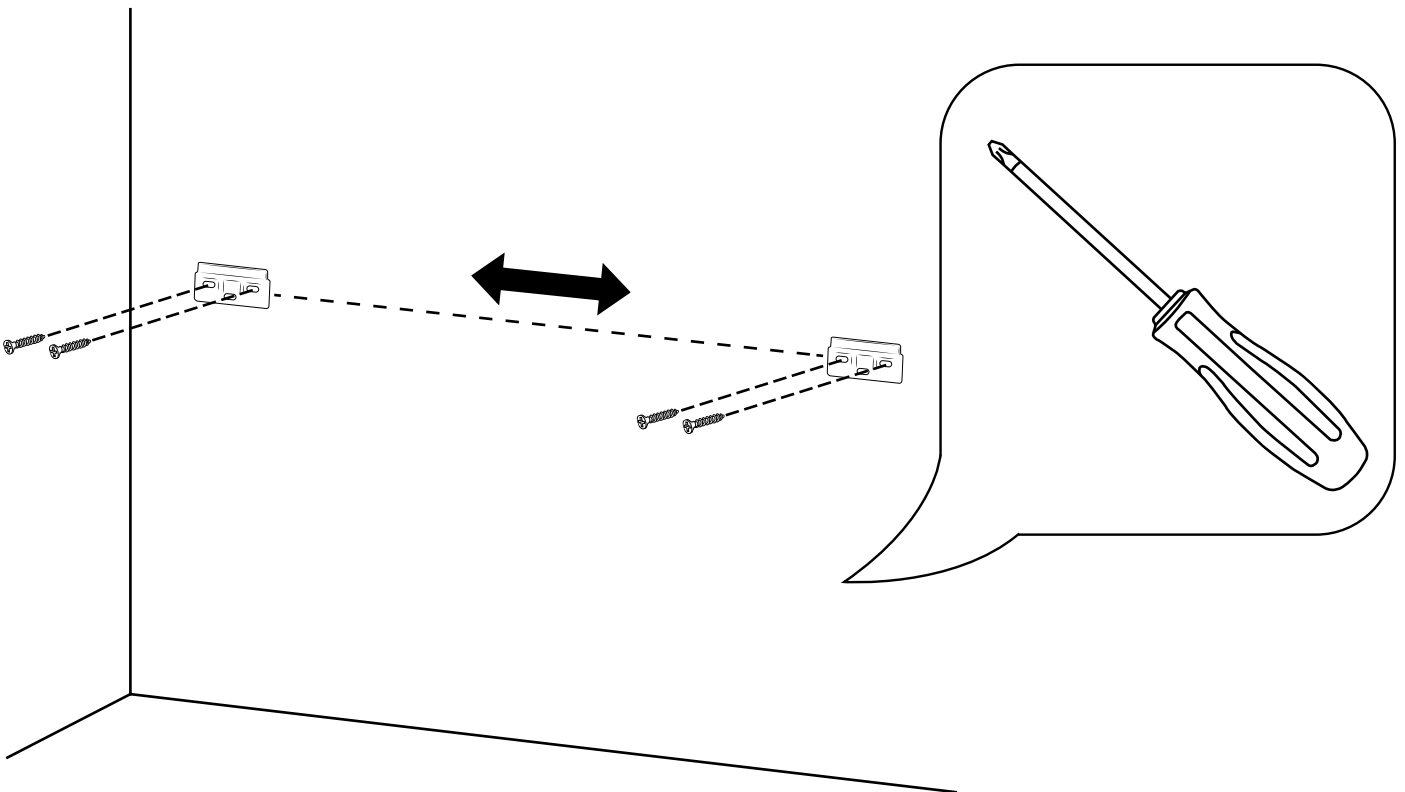

# Hudson Reed

Wall Mounted Vanity Unit

Installation Guide

 Style may vary

## *Tools required for installing:*

Wall Mounting:

1

2

3

4

5

6