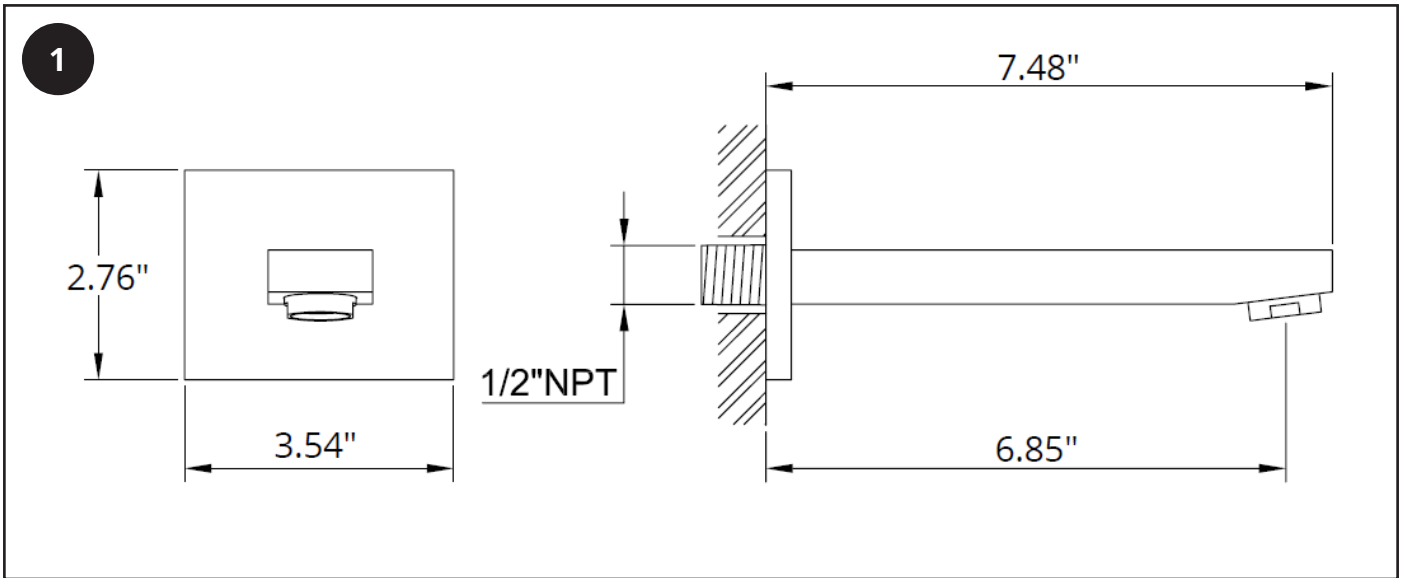

Installation

Tools required for installing:

1. Tape measure.
2. Thread tape seal.
3. Adjustable Wrench.

1

2

3

Warranty Information

- *To find the specific warranty for your product please refer to the website.*
- *The warranty starts from the date of purchase.*
- *The warranty covers you against issues caused as a result of manufacturing related issues, it does not apply to issues that are found to be a result of poor installation.*
- *Labor costs for installation of the product are not covered under this warranty.*