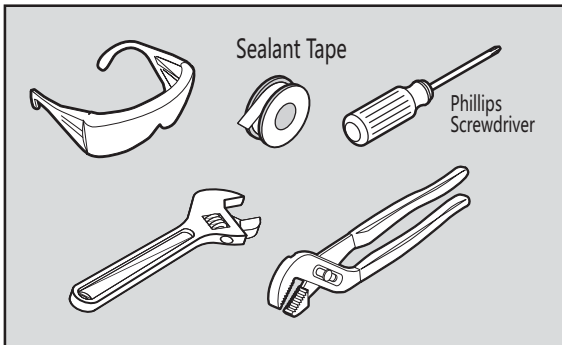

## HELPFUL TOOLS

For safety and ease of faucet replacement, AFA recommends the use of these helpful tools.

## TWO-HANDLE LAVATORY FAUCET

UFG-BF1008