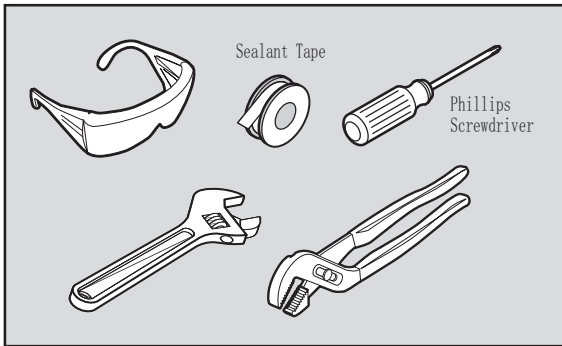

Installation Guide

HELPFUL TOOLS

For safety and ease of faucet replacement, AFA recommends the use of these helpful tools.

TWO-HANDLE LAVATORY FAUCET

UFG-BF1003A