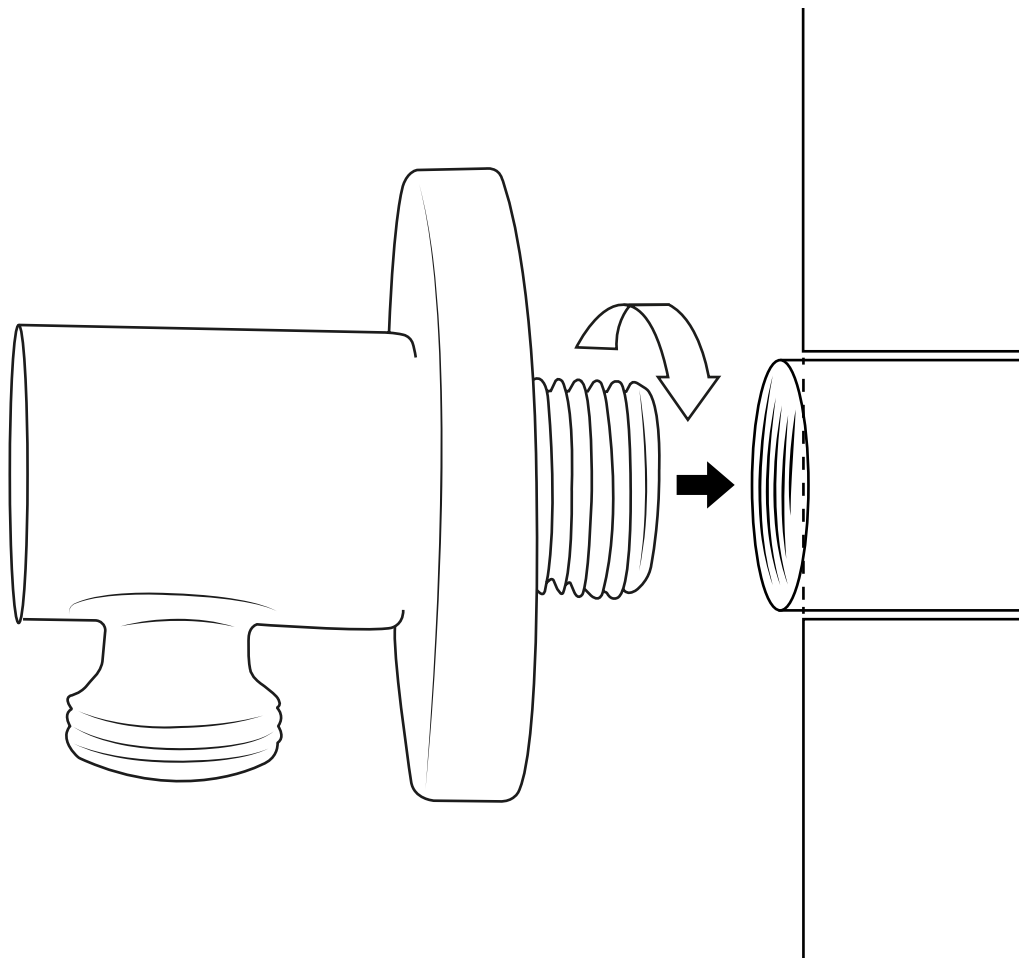

Hudson Reed

Traditional Slide Rail and Outlet Elbow

i Style may vary

Installation Guide

Installation

Tools required for installing:

Parts included:

i Style may vary

7

8

9

10

11

12

13

14