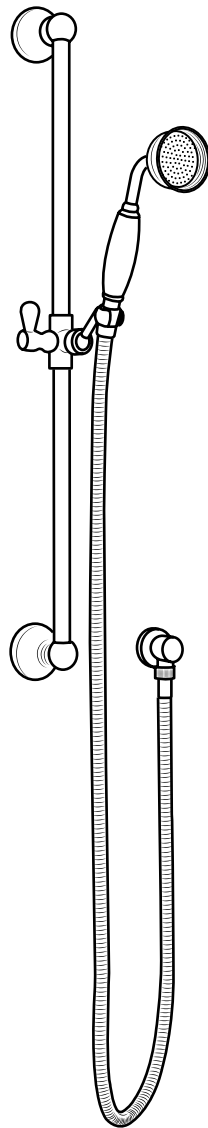

Hudson Reed

Traditional Slide Rail and Outlet Elbow

i Style may vary

Installation Guide

Installation

Tools required for installing:

Parts included:

i Style may vary

x2

x2

1

2

3

4

5

6

7

8

9

10

11

12

13

14