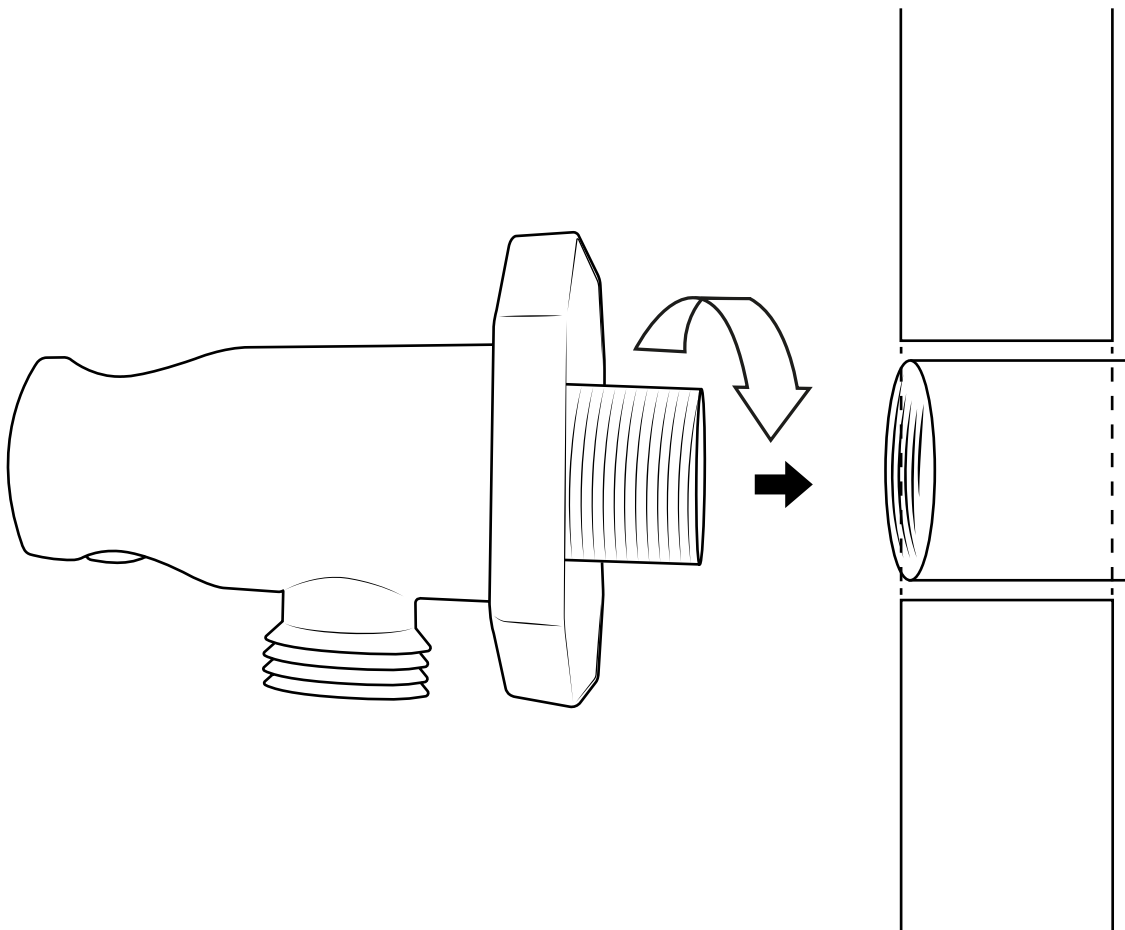

# Hudson Reed

Traditional Shower Outlet Elbow

Installation Guide

## *Tools required for installing:*

## *Parts included:*

1

2

3

4

5

6