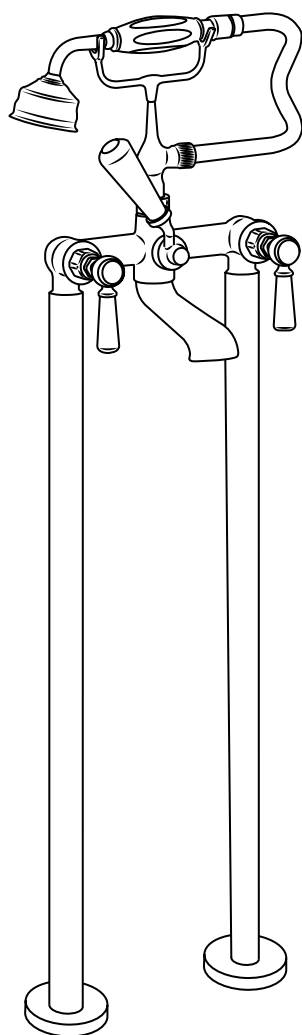

Hudson Reed

Traditional Freestanding Tub Faucet with Hand Shower

 Style may vary

Installation Guide

Installation

Tools required for installing:

Installation

Parts included:

1

2

3

4

5

6

7

8

9

10

11

12

13

14

15

16