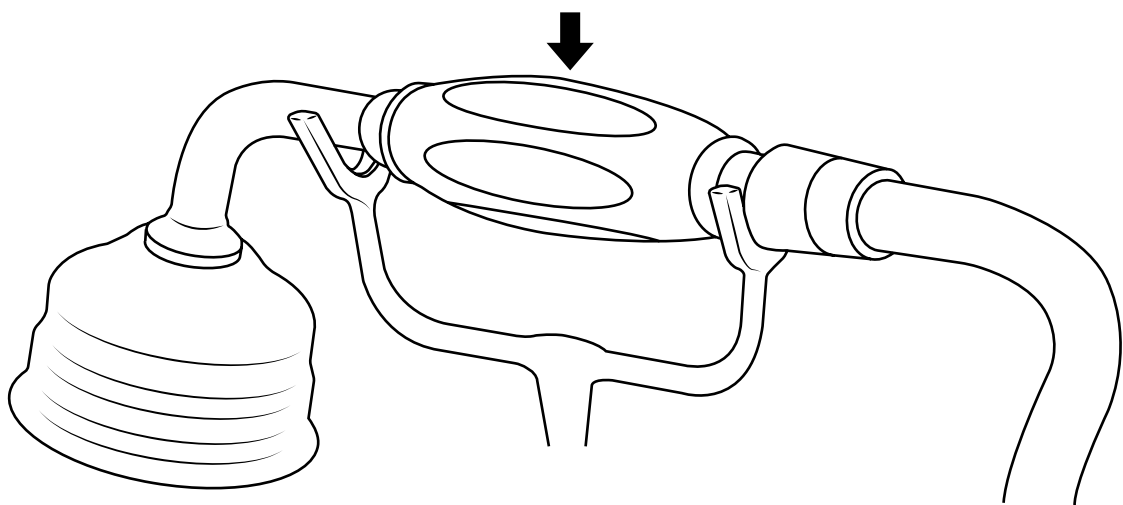

Hudson Reed

Traditional Freestanding Tub Faucet with Hand Shower

 Style may vary

Installation Guide

Installation

Tools required for installing:

Installation

Parts included:

9

10

11

12

13

14

15

16