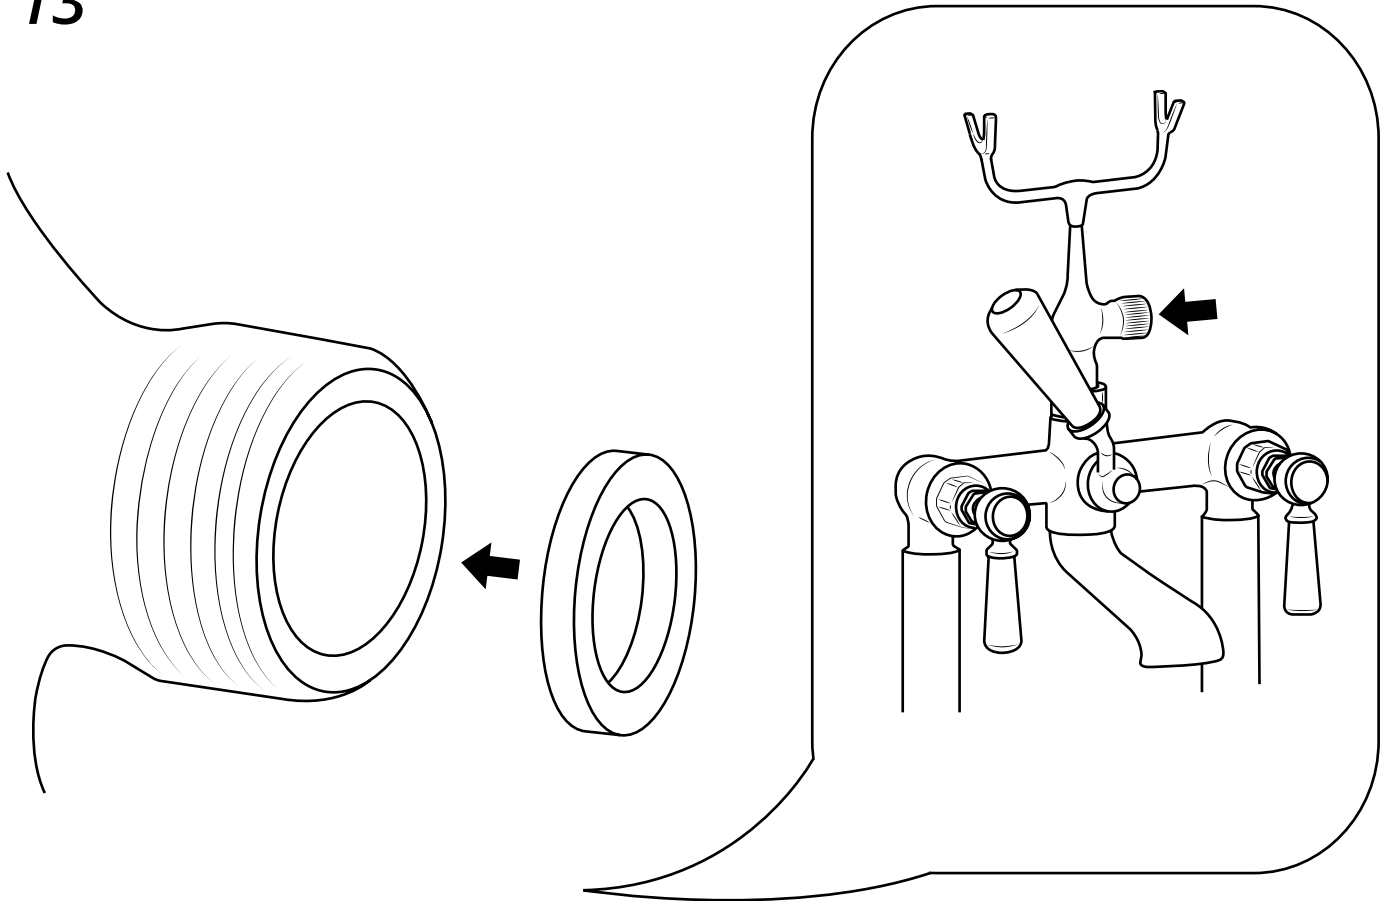

Hudson Reed

Traditional Freestanding Tub Faucet with Hand Shower

 Style may vary

Installation Guide

Installation

Tools required for installing:

Installation

Parts included:

9

10

11

12

13

14

15

16