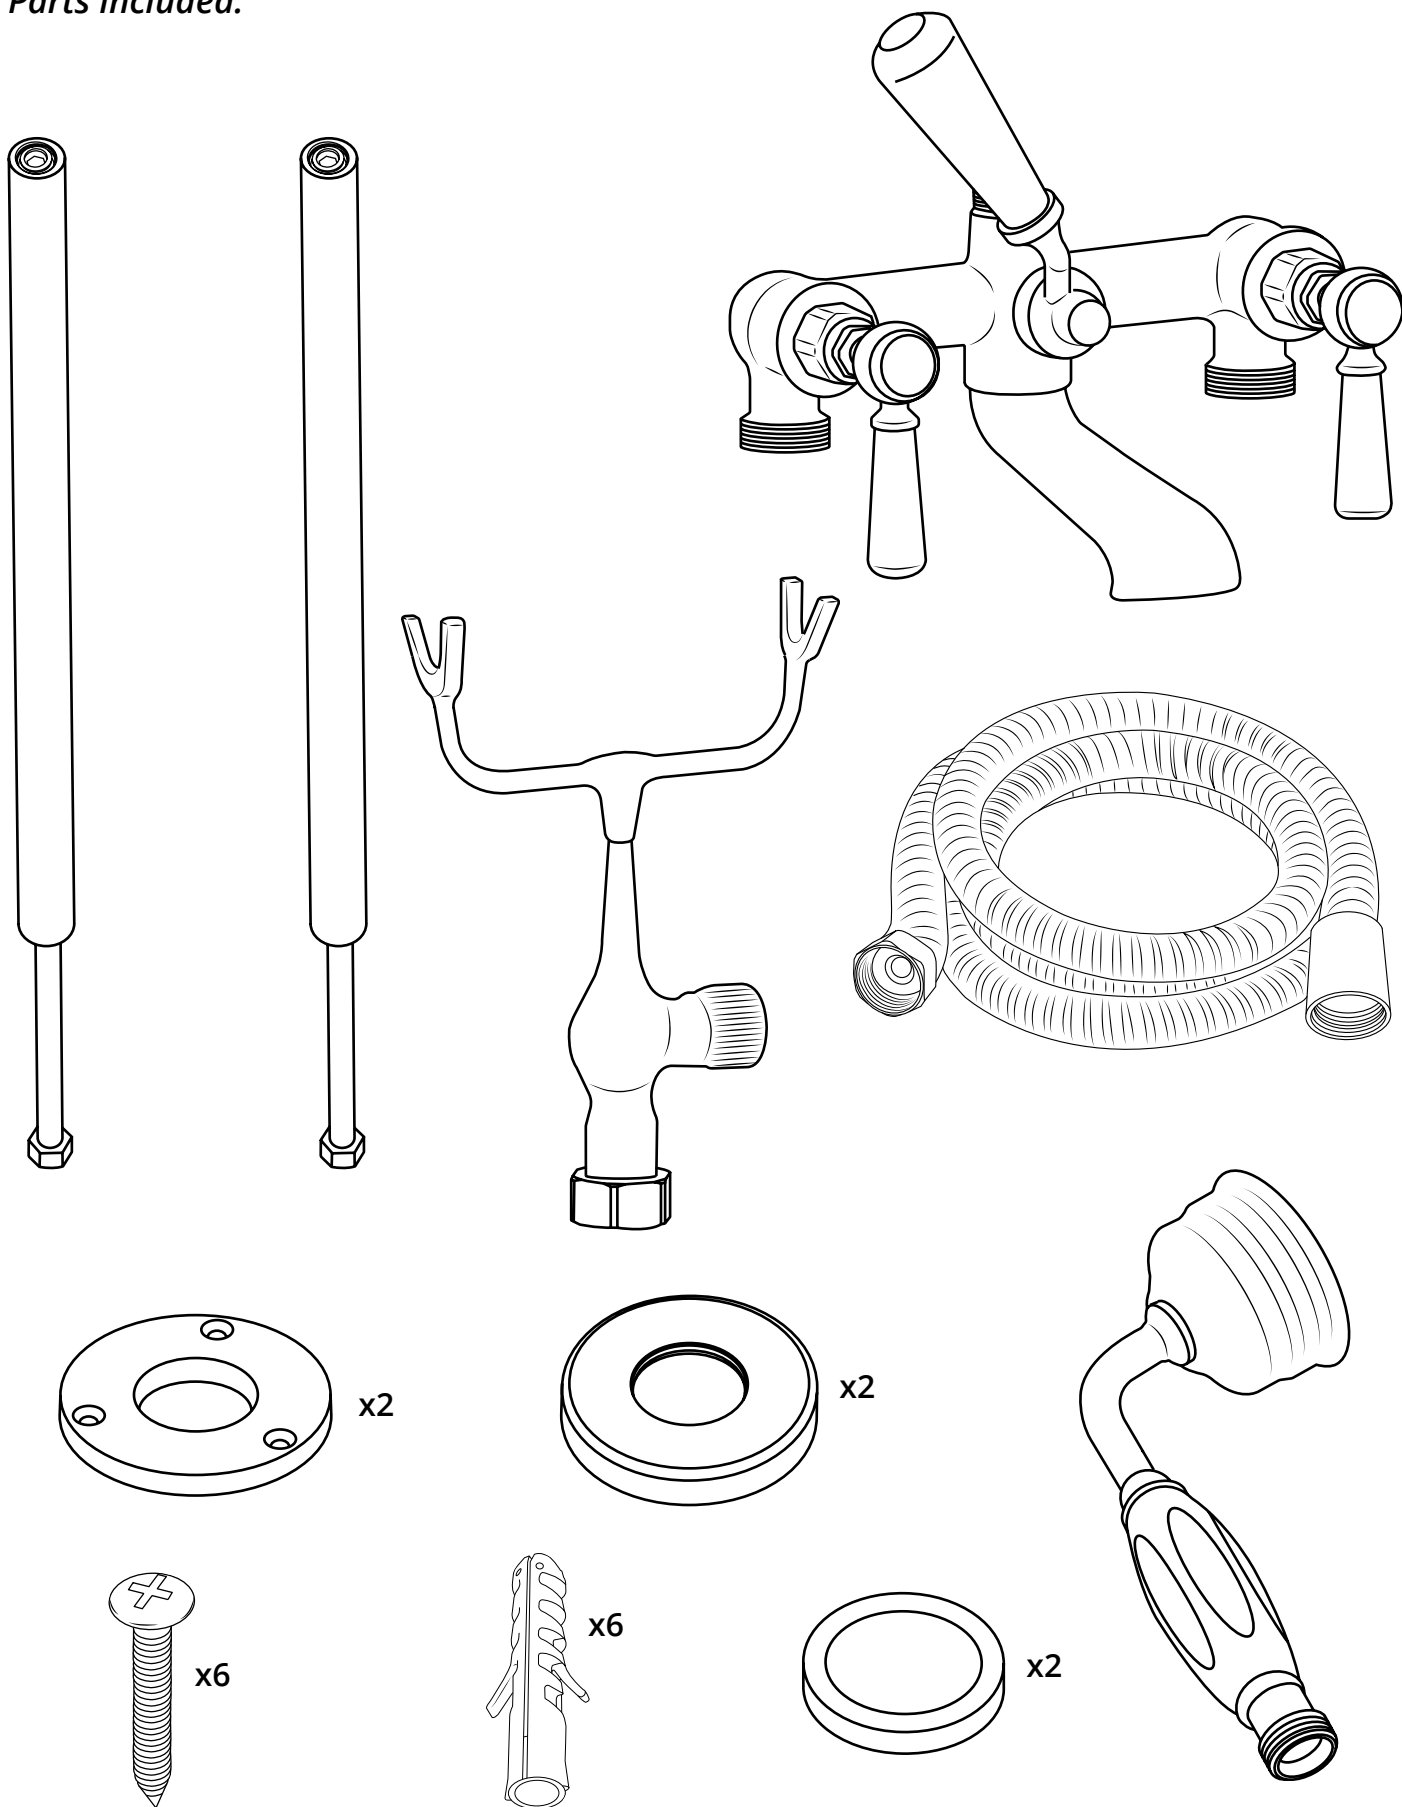

Hudson Reed

Traditional Freestanding Tub Faucet with Hand Shower

 Style may vary

Installation Guide

Installation

Tools required for installing:

Installation

Parts included:

1

2

3

4

5

6

7

8

9

10

11

12

13

14

15

16