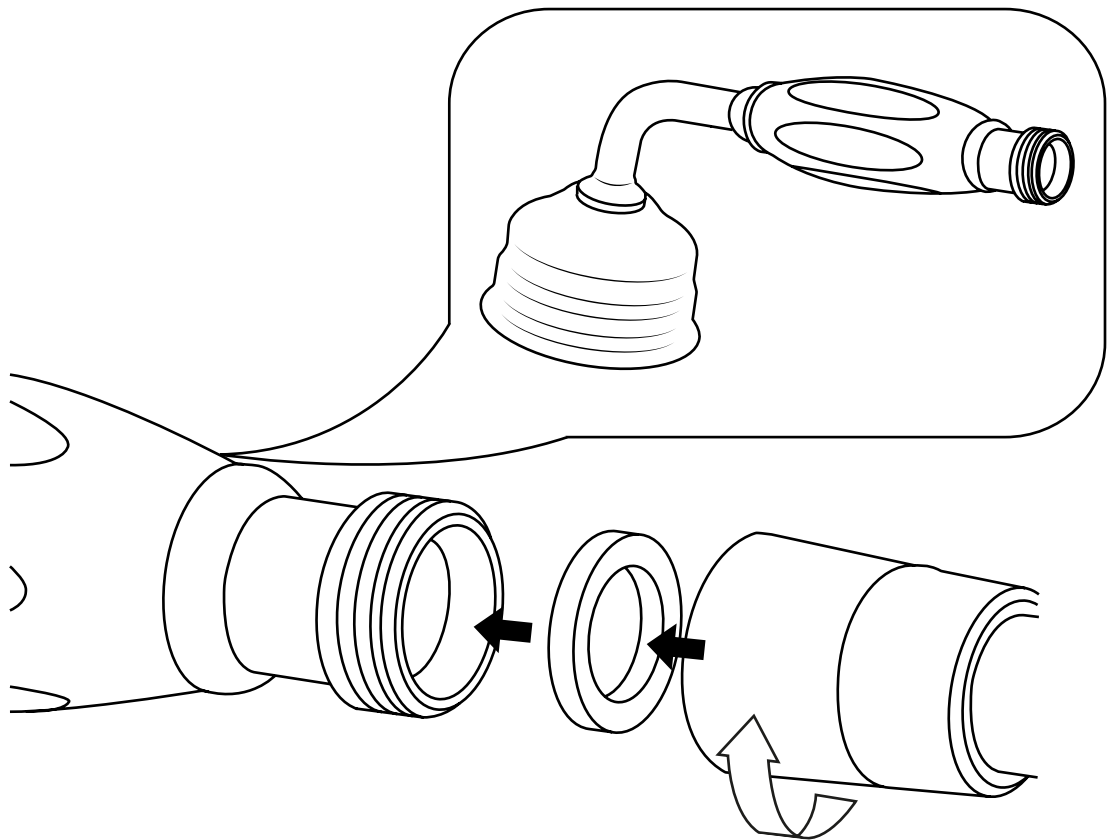

Hudson Reed

Traditional Freestanding Tub Faucet with Hand Shower

 Style may vary

Installation Guide

Installation

Tools required for installing:

Installation

Parts included:

9

10

11

12

13

14

15

16