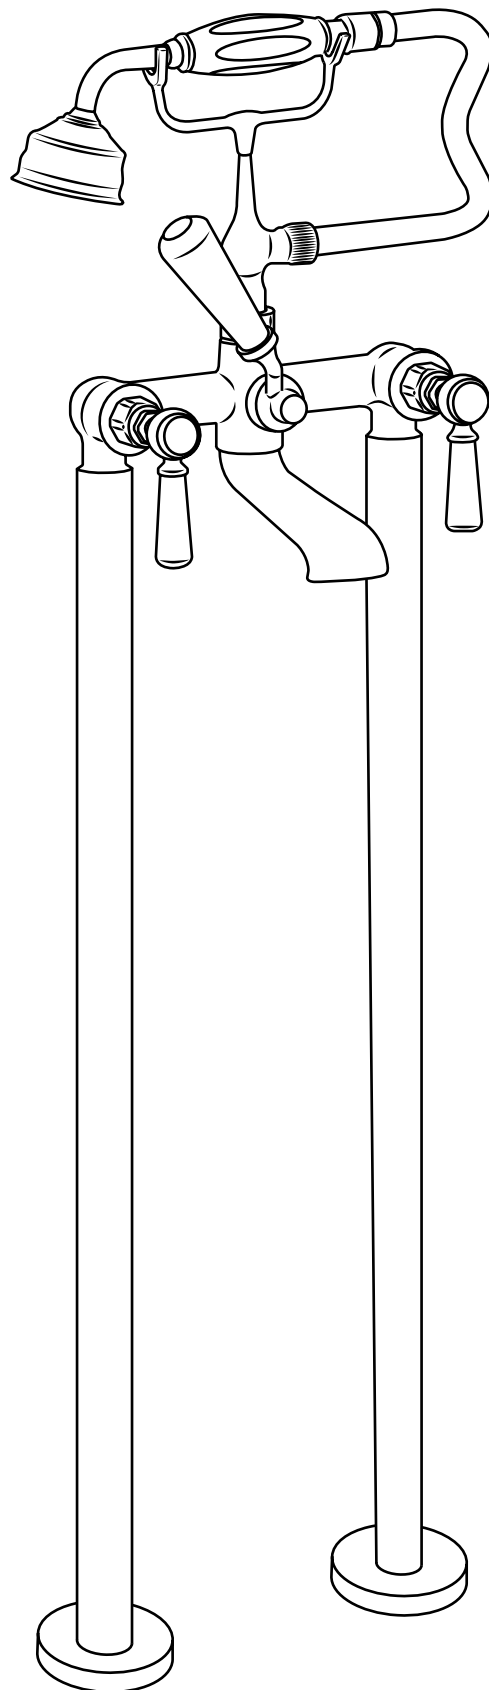

Hudson Reed

Traditional Freestanding Tub Faucet with Hand Shower

 Style may vary

Installation Guide

Installation

Tools required for installing:

Installation

Parts included:

1

2

3

4

5

6

7

8

9

10

11

12

13

14

15

16