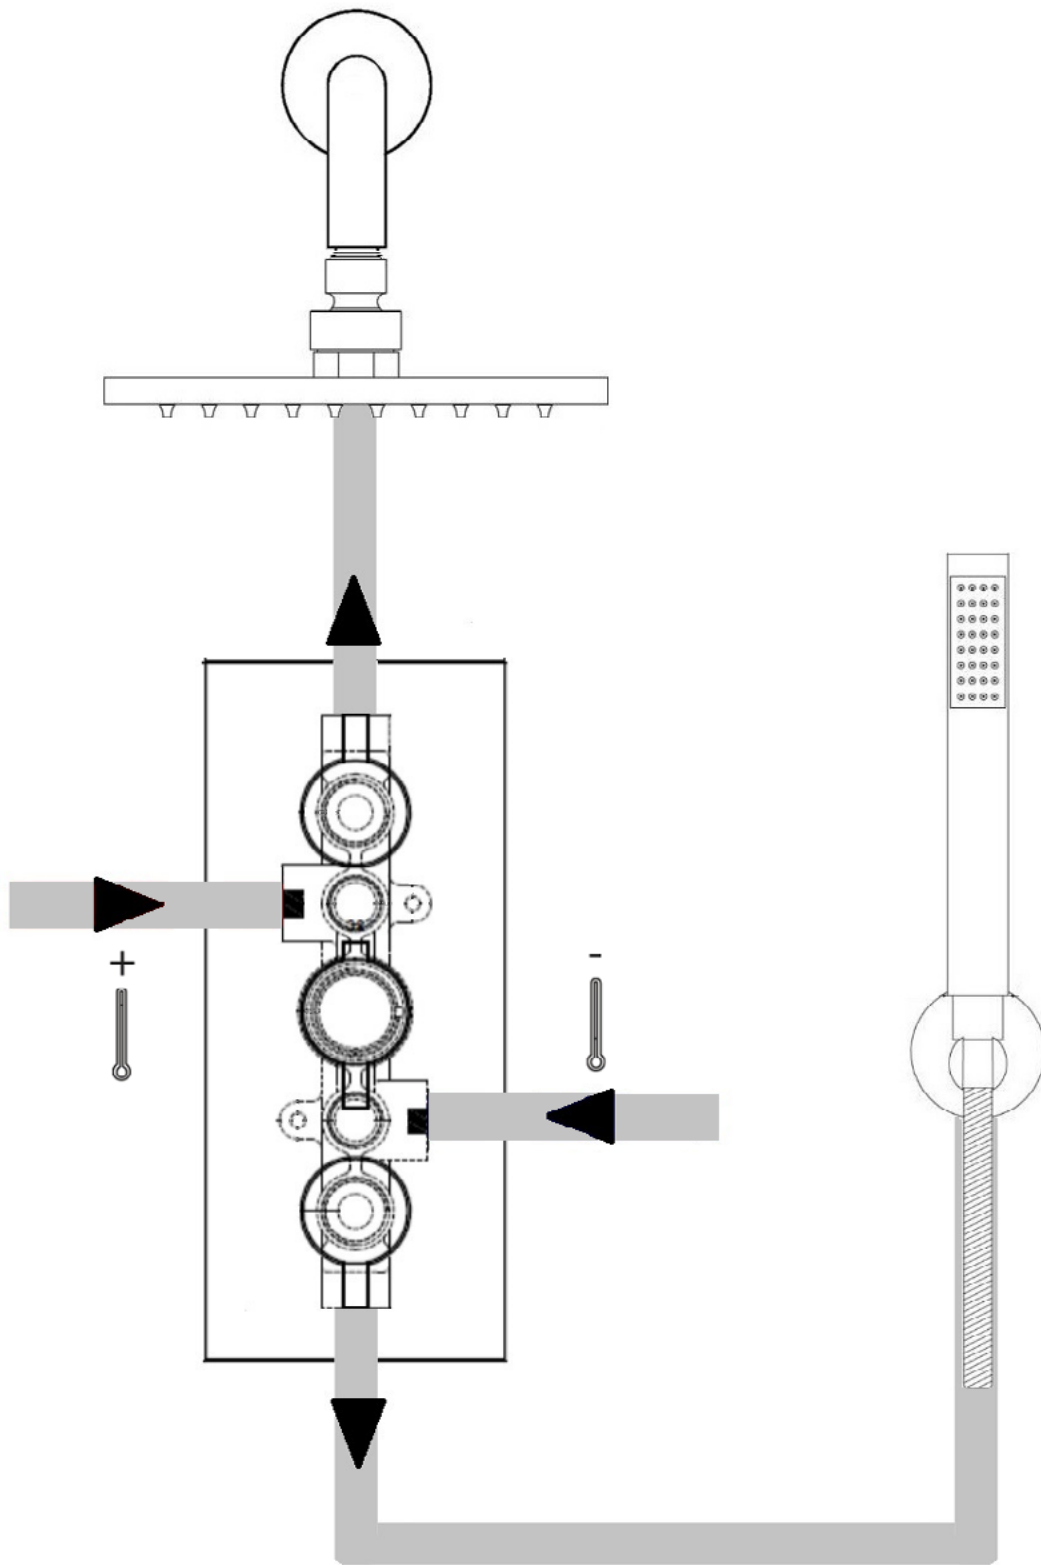

Hudson Reed

Traditional Triple Valve

Installation Guide

Installation

Tools required for installing:

Parts included:

x2

x2

8

9

10

Installation Example

If you require any additional information or have any issues with this product please refer to the website.