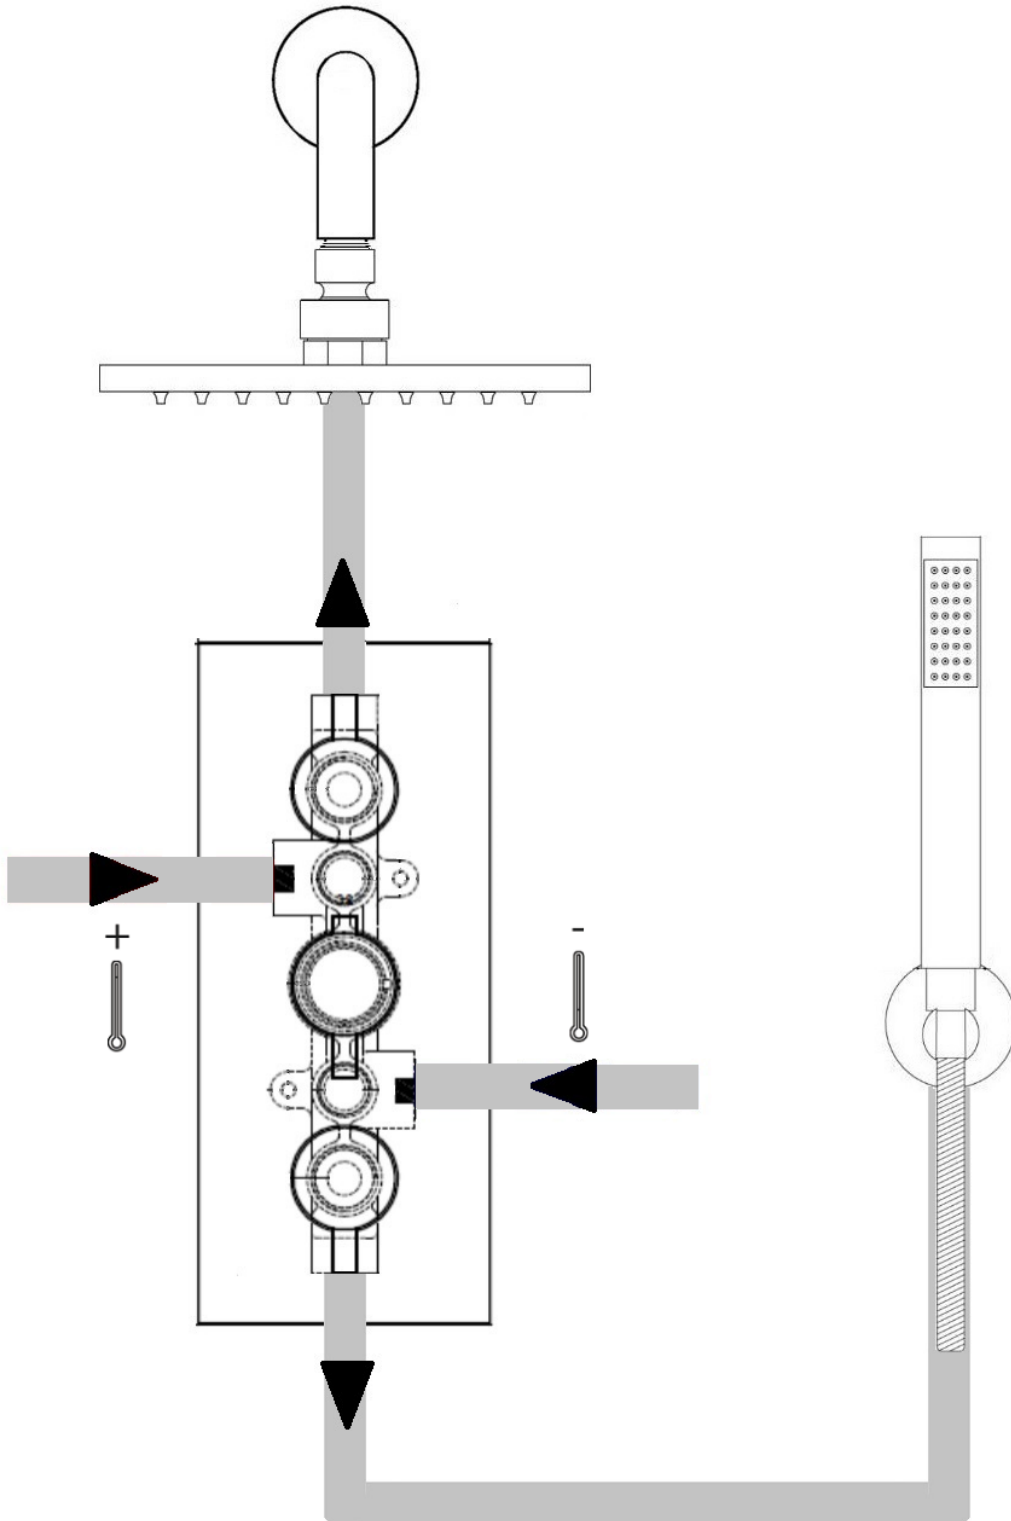

Hudson Reed

Traditional Triple Valve

Installation Guide

Installation

Tools required for installing:

Parts included:

x2

x2

8

9

10

Installation Example

If you require any additional information or have any issues with this product please refer to the website.