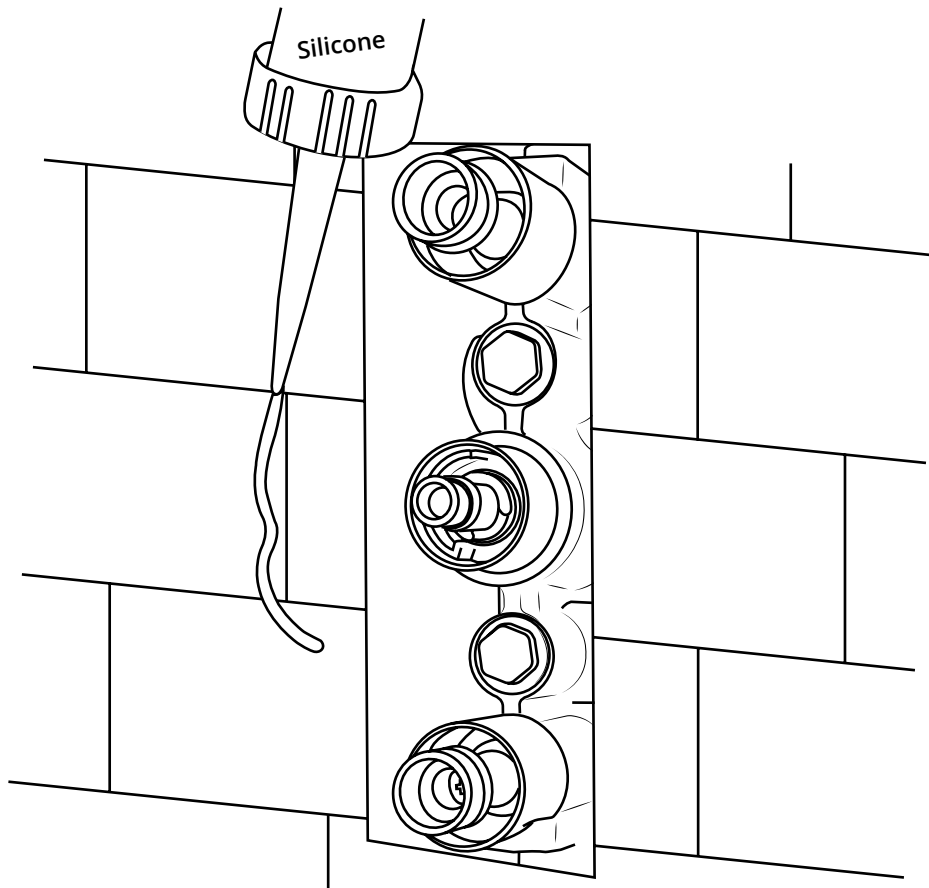

Hudson Reed

Traditional Triple Valve

Installation Guide

Installation

Tools required for installing:

Parts included:

x2

x2

x4

1

2

3

4

5

6

7