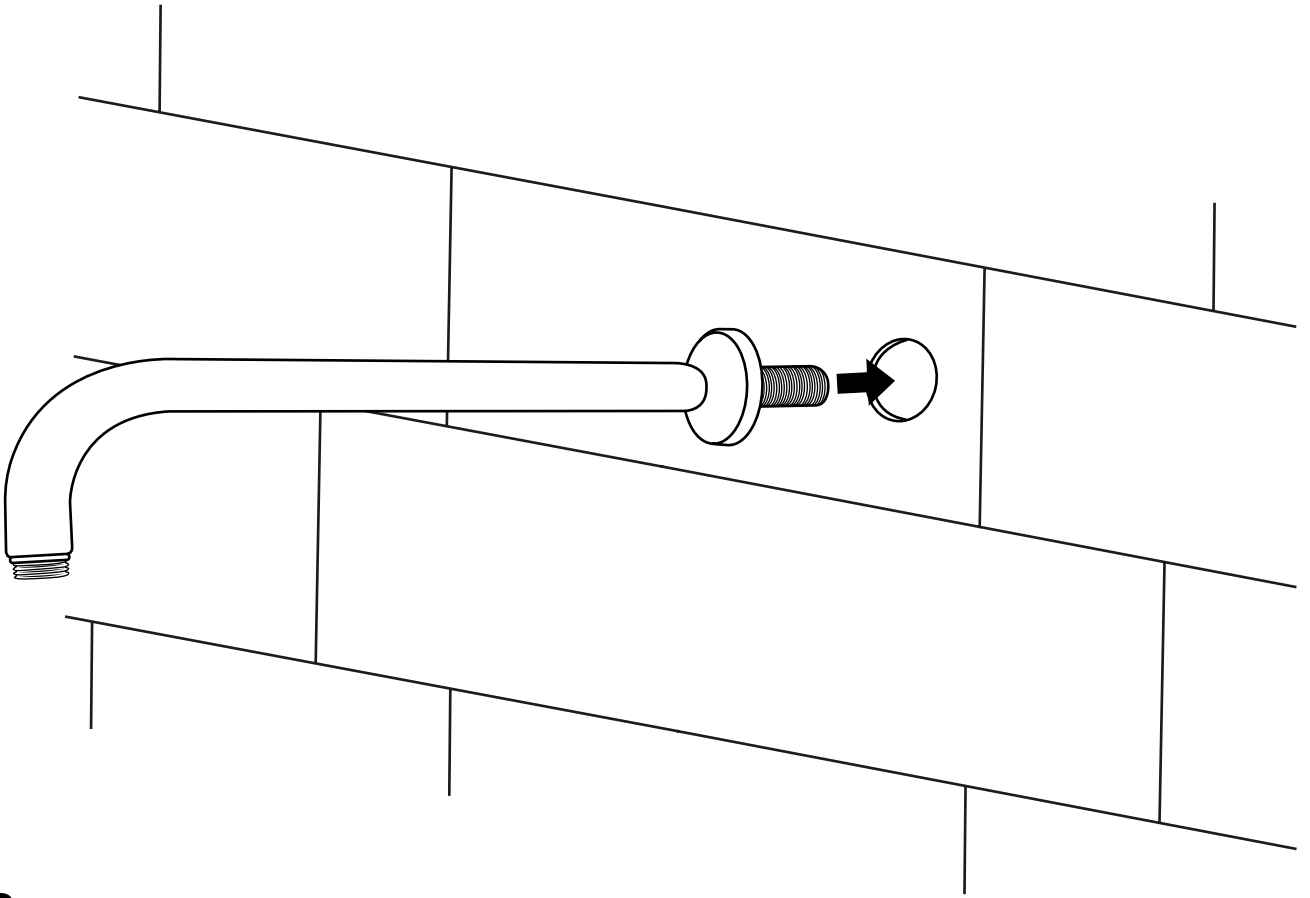

Hudson Reed

Wall Mounted Shower Head & Arm

Installation Guide

Style may vary

Installation

Tools required for installing:

Parts included:

1