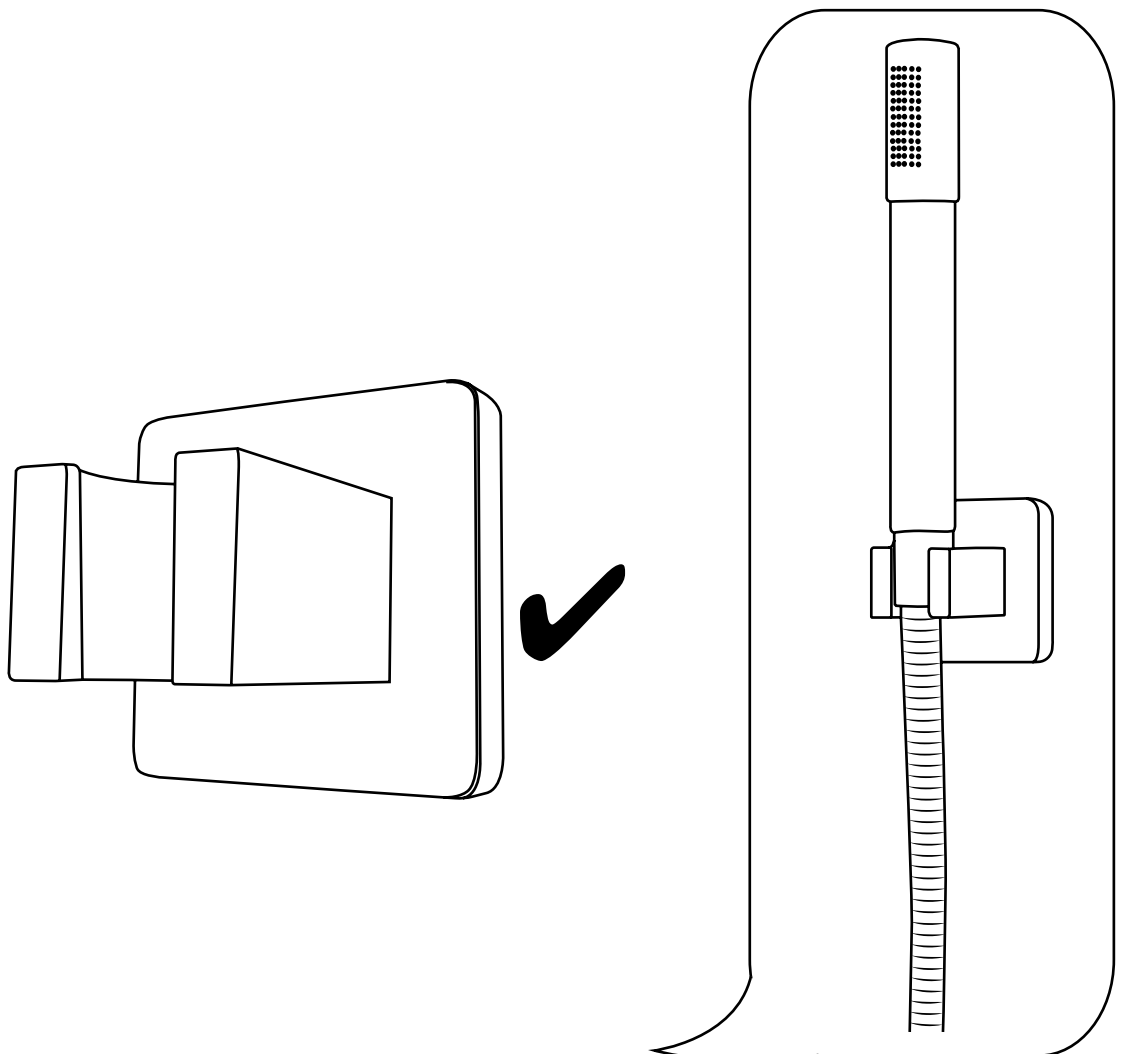

5

6

If you require any additional information or have any issues with this product please refer to the website.