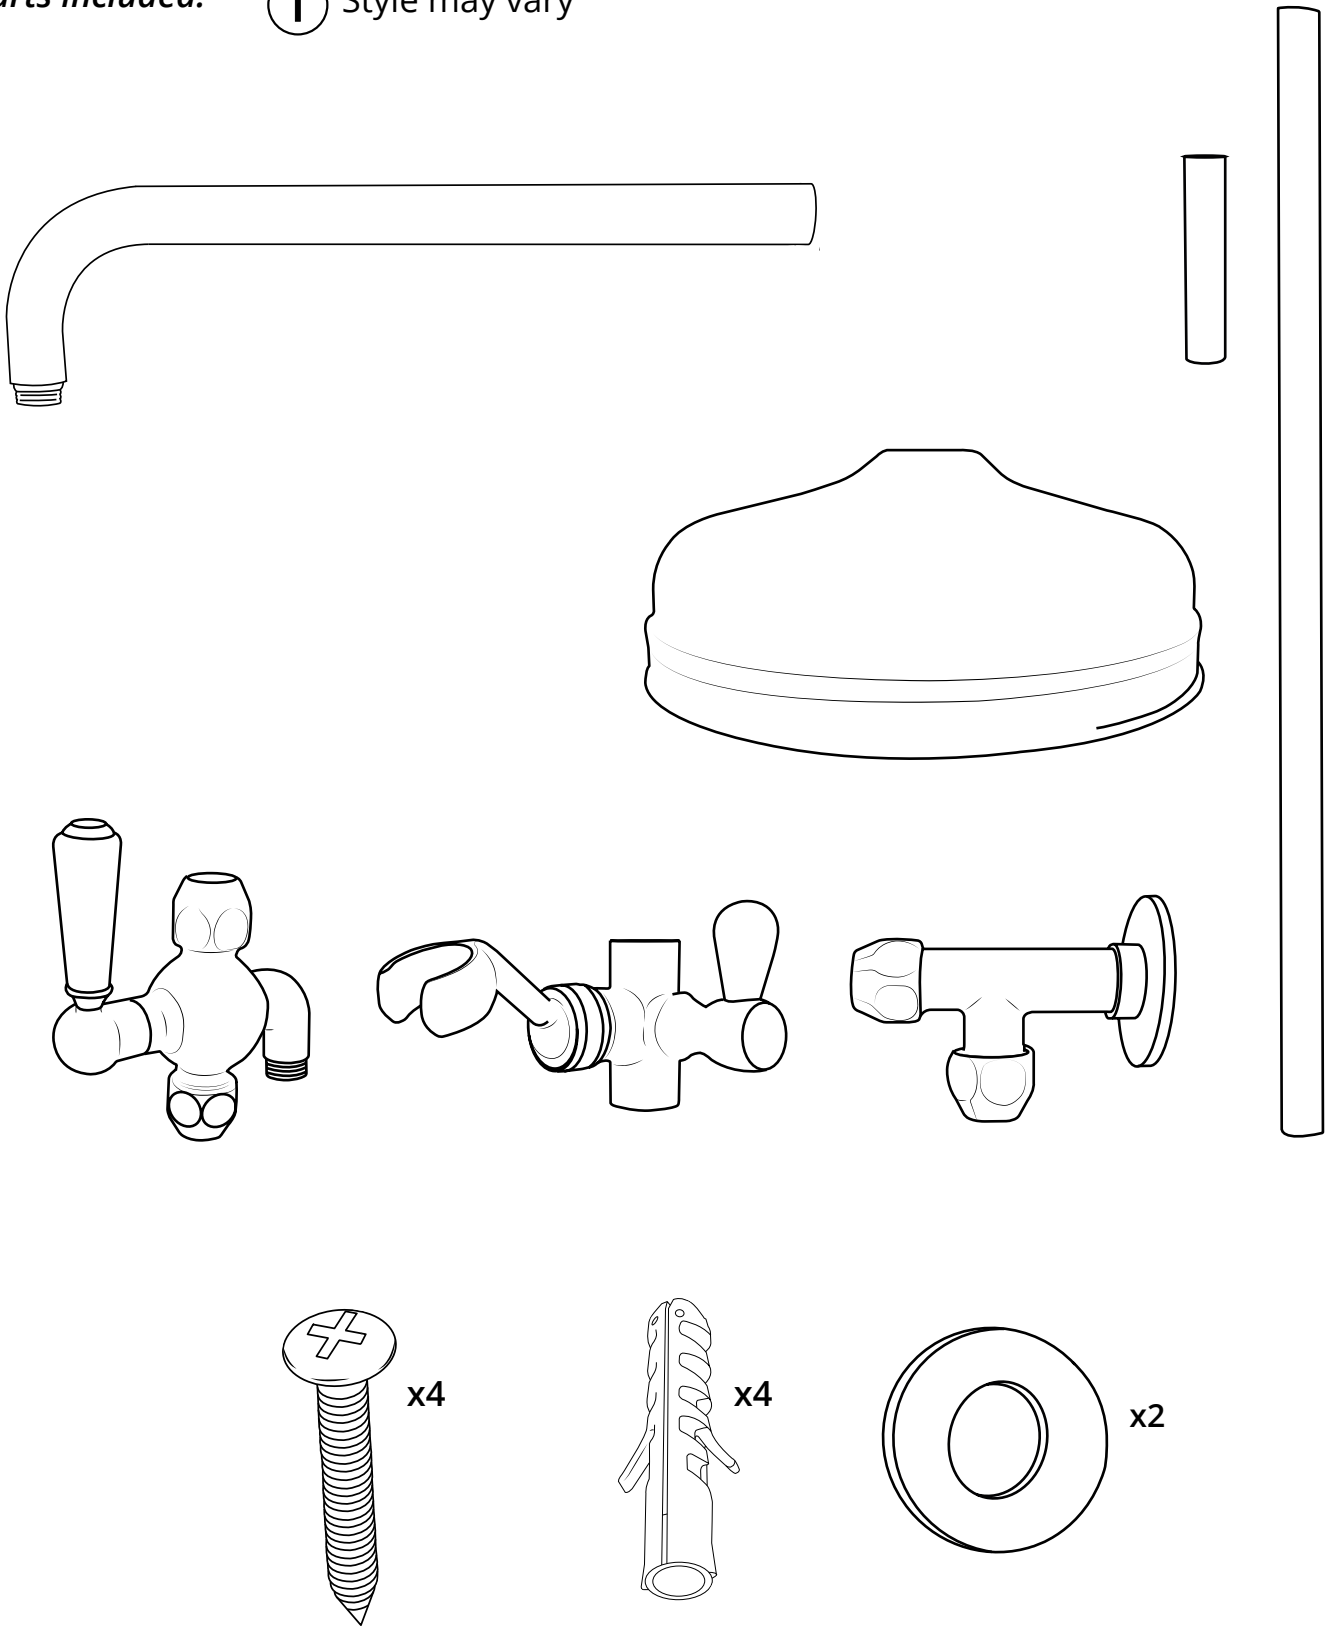

Hudson Reed

Rigged Riser

i Style may vary

Installation Guide

Installation

Tools required for installing:

Parts included: ⓘ Style may vary

1

2

3

4

5

6

7

8

9

10

11

12

13

14

15