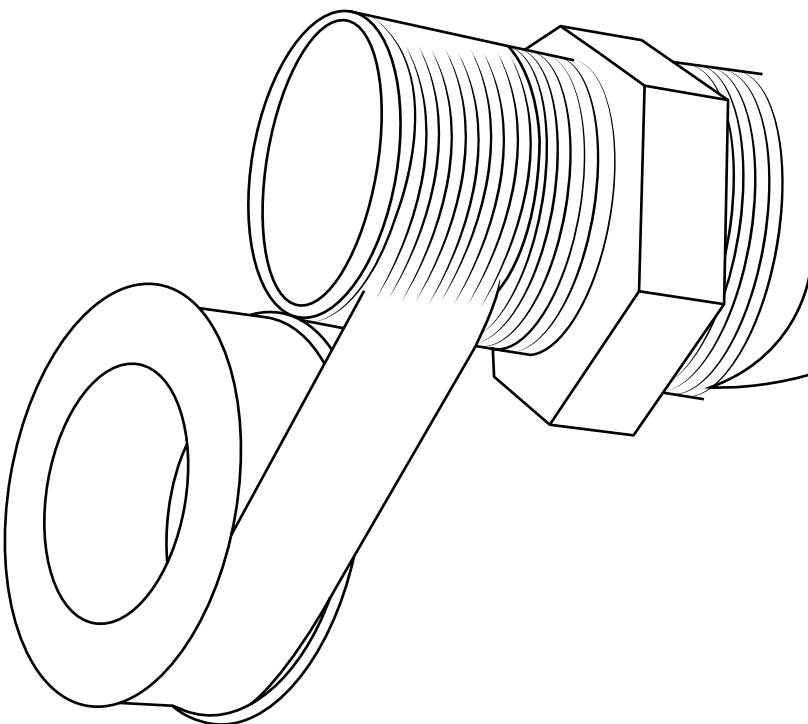

Hudson Reed

Shower Valve

Installation Guide

Style may vary

Installation

Tools required for installing:

Parts included:

Style may vary

1

2

3

4

5

6

7

Style may vary