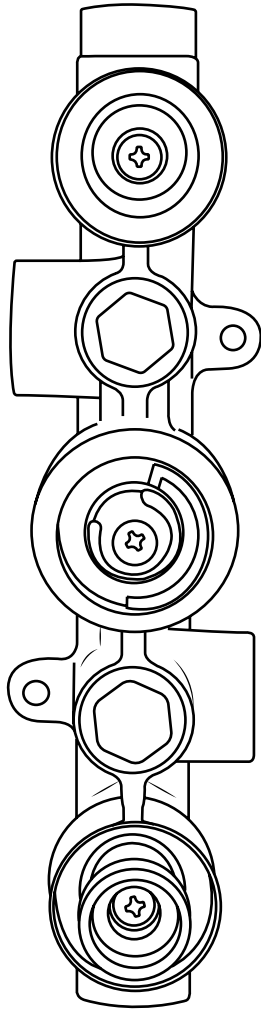

Hudson Reed

Shower Valve

Installation Guide

Style may vary

Installation

Tools required for installing:

Parts included:

Style may vary