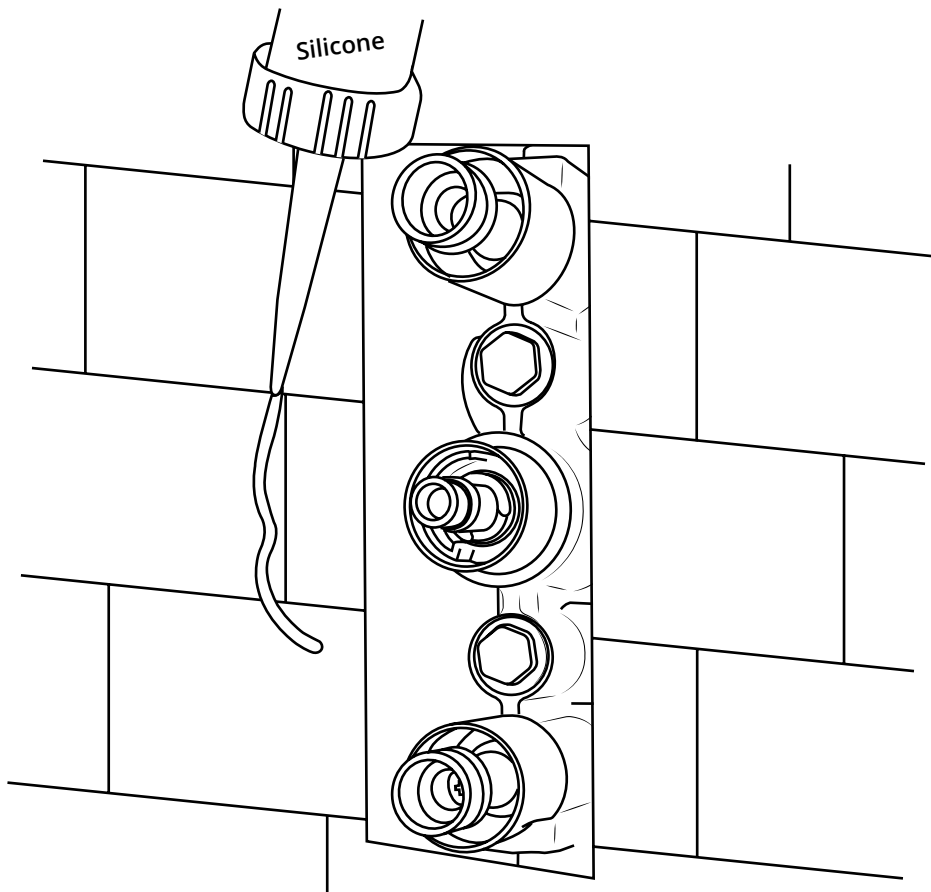

Hudson Reed

Shower Valve

Installation Guide

Style may vary

Installation

Tools required for installing:

Parts included:

Style may vary

1

2

3

4

5

6

7

Style may vary