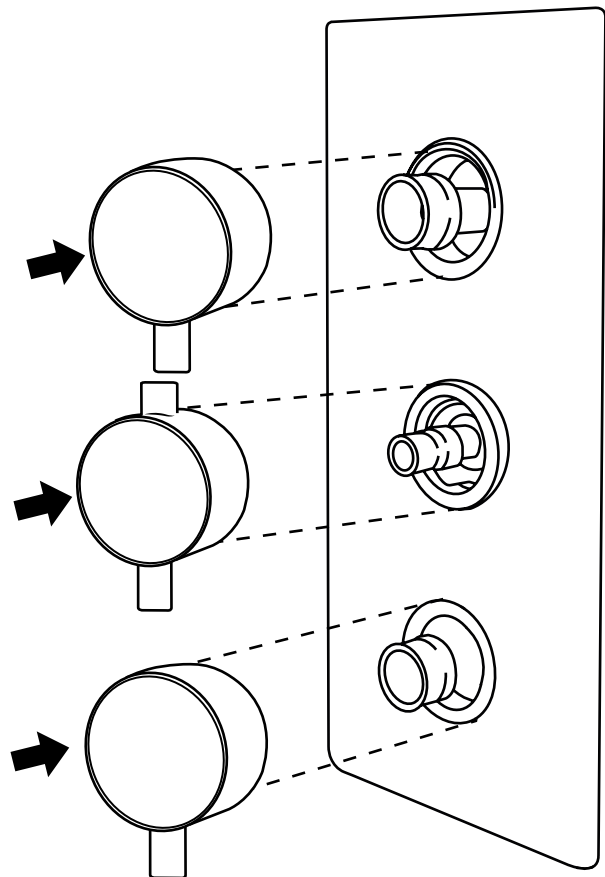

Hudson Reed

Shower Valve

Installation Guide

Style may vary

Installation

Tools required for installing:

Parts included:

Style may vary

1

2

3

4

5

6

7

Style may vary