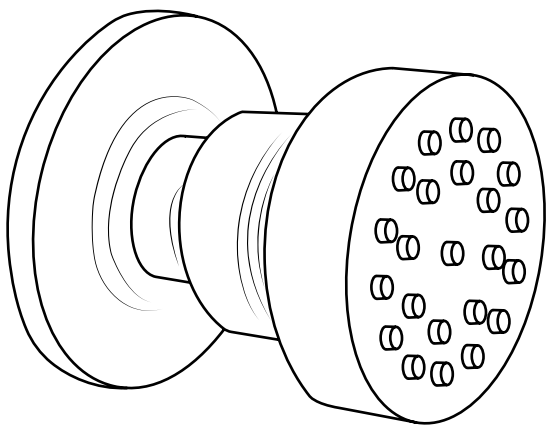

Hudson Reed

Round Body Jet

Installation Guide

Style may vary

Installation

Tools required for installing:

Parts included:

1