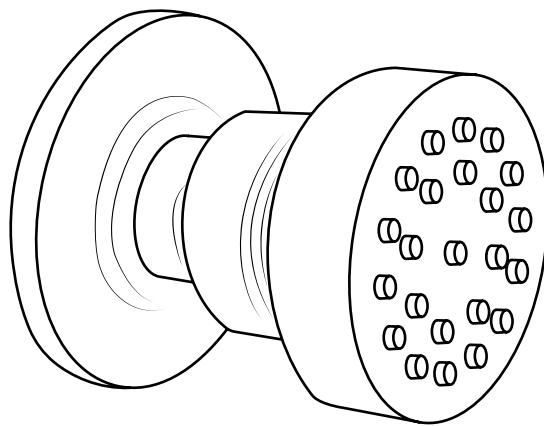

Hudson Reed

Round Body Jet

Installation Guide

Style may vary

Installation

Tools required for installing:

Parts included:

1