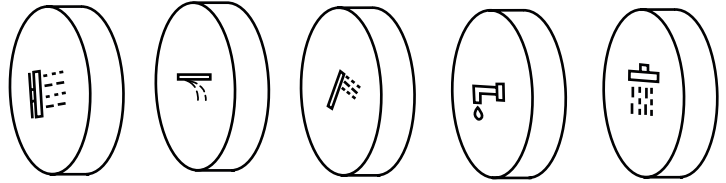

Hudson Reed

3 Outlet Push Button Shower Valve

Installation Guide

Installation

Tools required for installing:

Parts included:

1

2