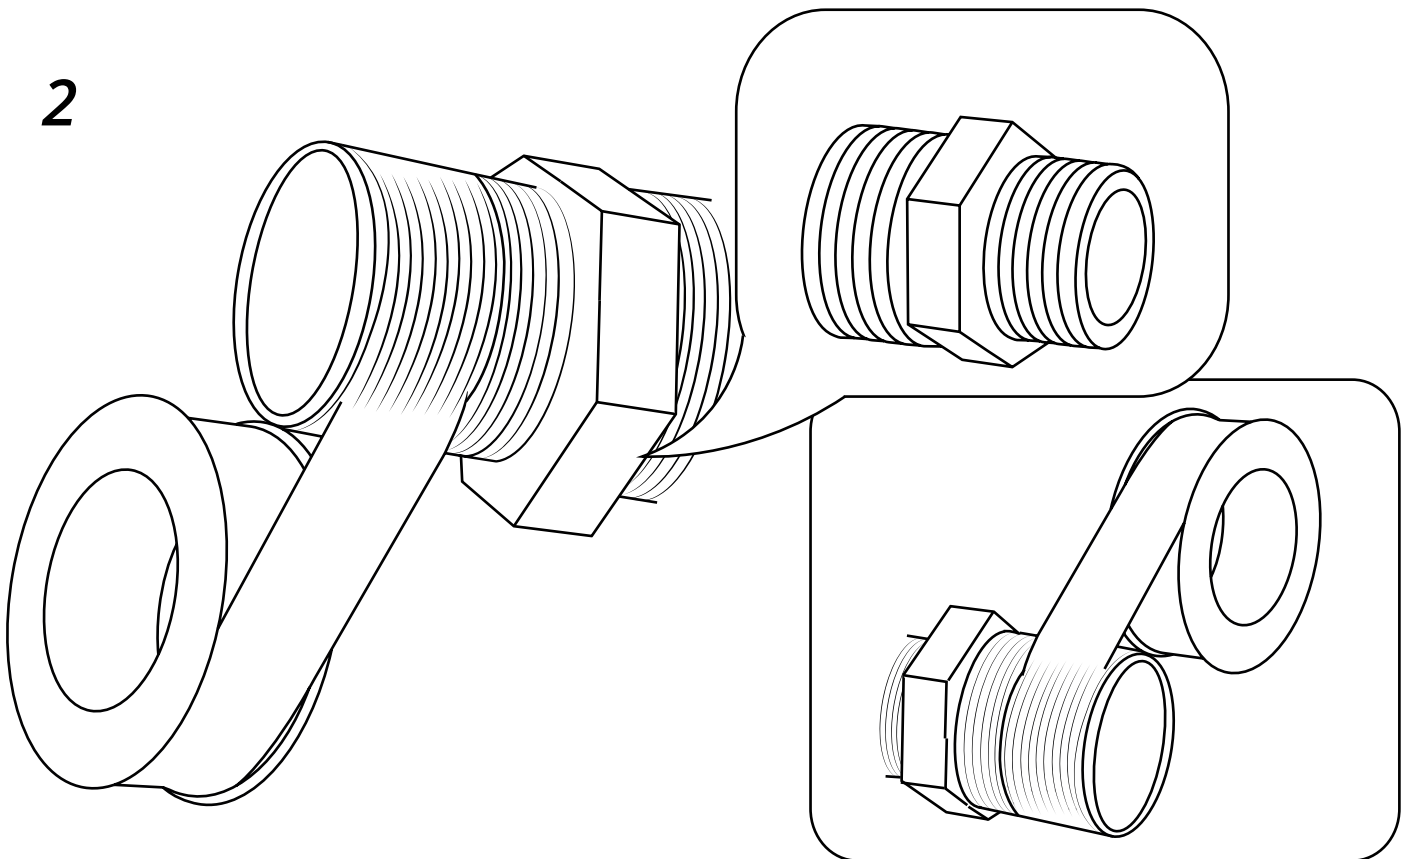

Hudson Reed

3 Outlet Push Button Shower Valve

Installation Guide

Installation

Tools required for installing:

Parts included:

1

2