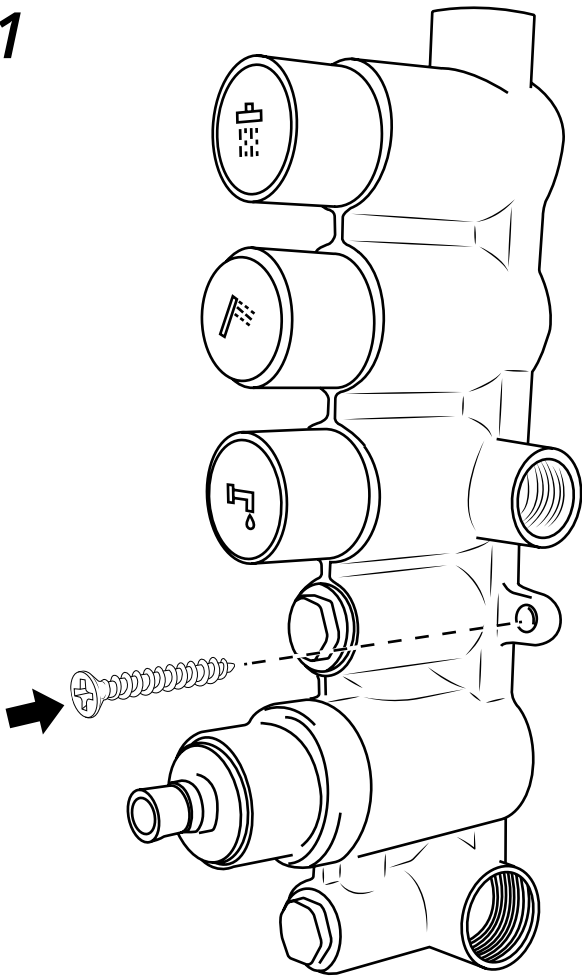

Hudson Reed

3 Outlet Push Button Shower Valve

Installation Guide

Installation

Tools required for installing:

Parts included:

1

2

3

4

5

6

7

8

9

10