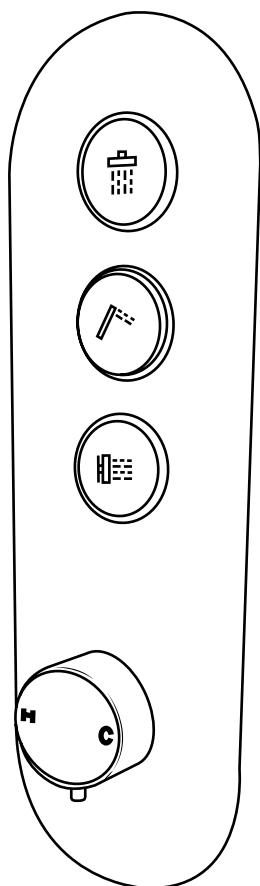

Hudson Reed

3 Outlet Push Button Shower Valve

Installation Guide

Installation

Tools required for installing:

Parts included:

1

2