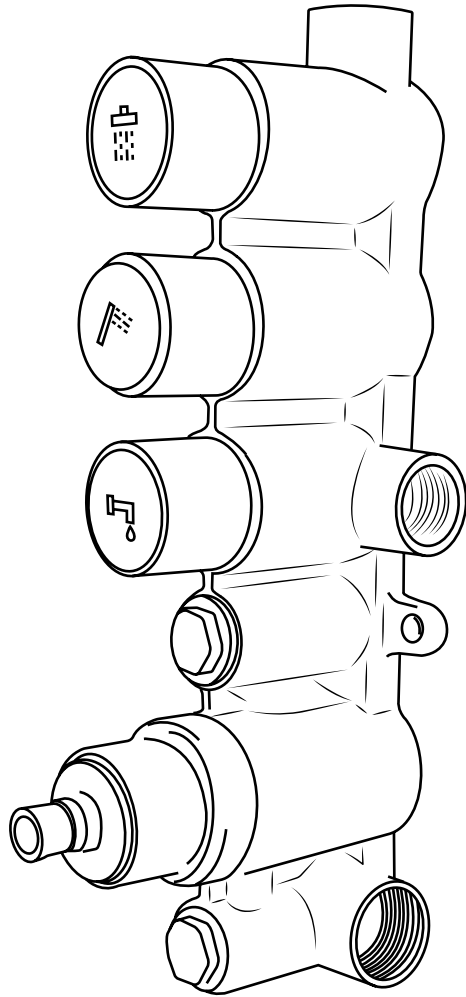

Hudson Reed

3 Outlet Push Button Shower Valve

Installation Guide

Installation

Tools required for installing:

Parts included:

1

2