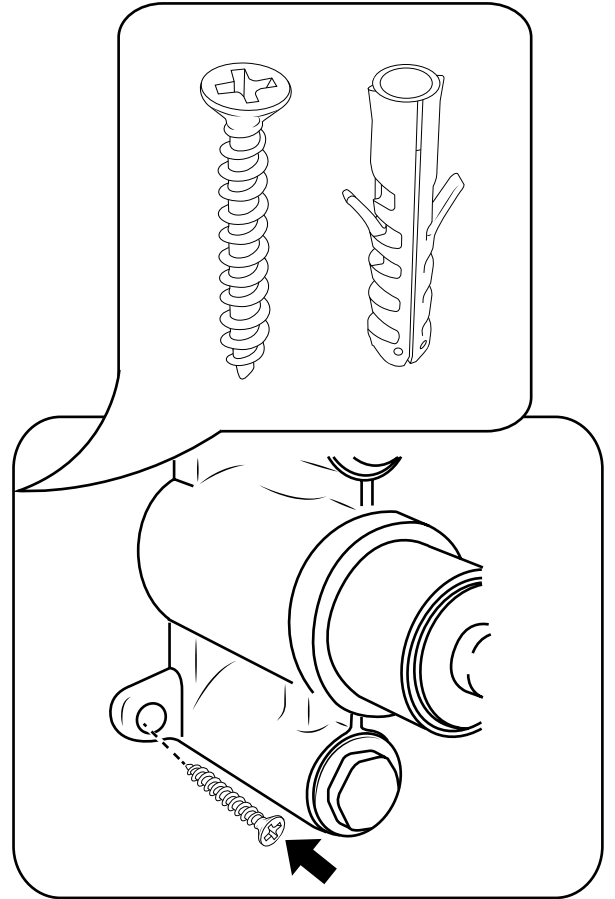

Hudson Reed

3 Outlet Push Button Shower Valve

Installation Guide

Installation

Tools required for installing:

Parts included:

1

2