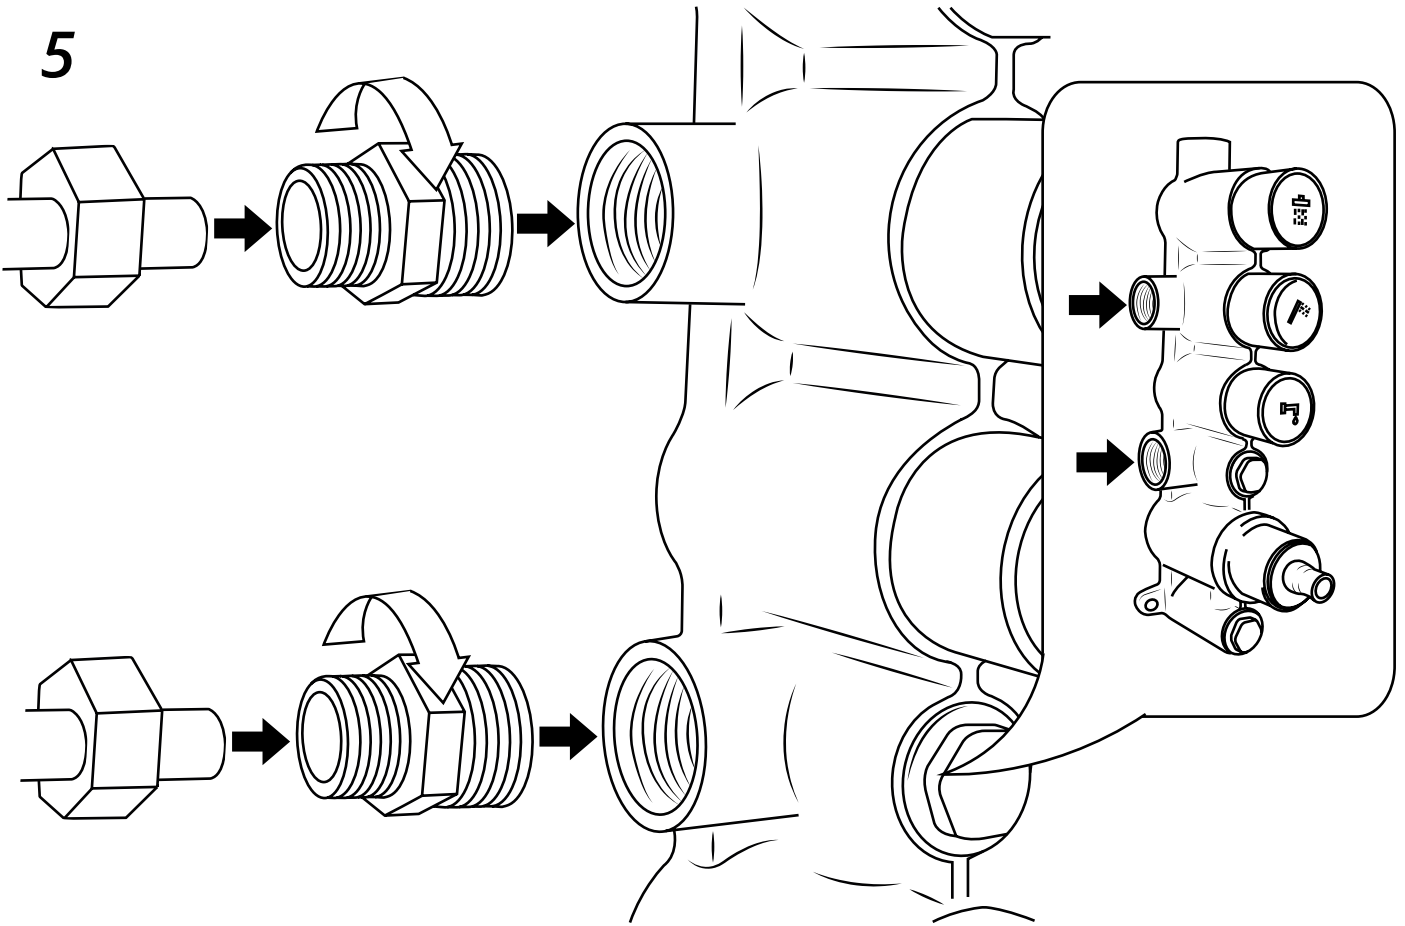

Hudson Reed

3 Outlet Push Button Shower Valve

Installation Guide

Installation

Tools required for installing:

Parts included:

1

2

3

4

5

6

7

8

9

10