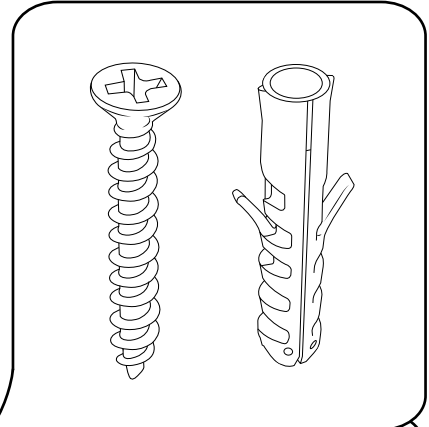

Hudson Reed

2 Outlet Push Button Shower Valve

Installation Guide

Installation

Tools required for installing:

Parts included:

1

2