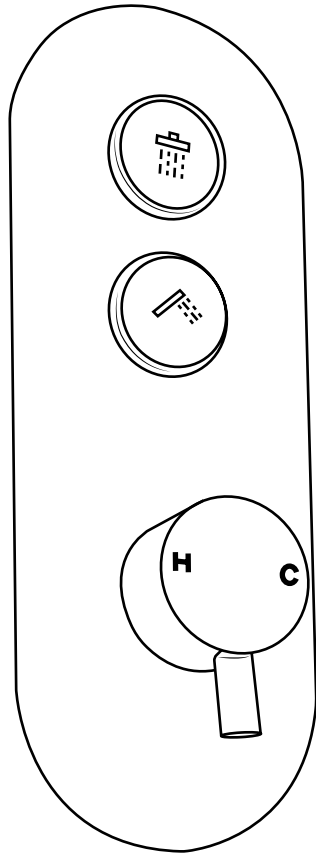

Hudson Reed

2 Outlet Push Button Shower Valve

Installation Guide

Installation

Tools required for installing:

Parts included:

1

2

3

4

5

6

Installation Example

Style may vary