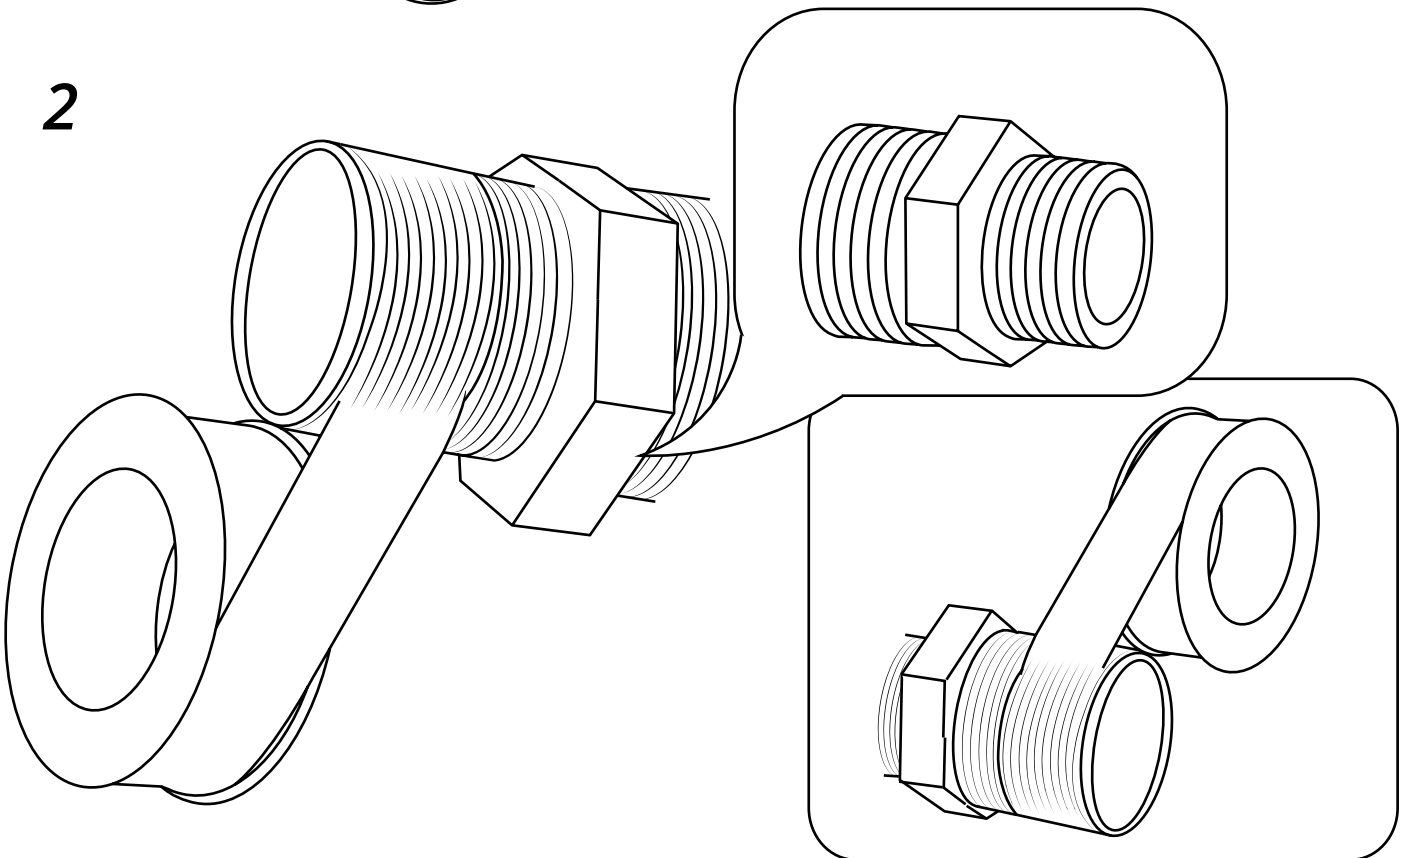

Hudson Reed

2 Outlet Push Button Shower Valve

Installation Guide

Installation

Tools required for installing:

Parts included:

1

2