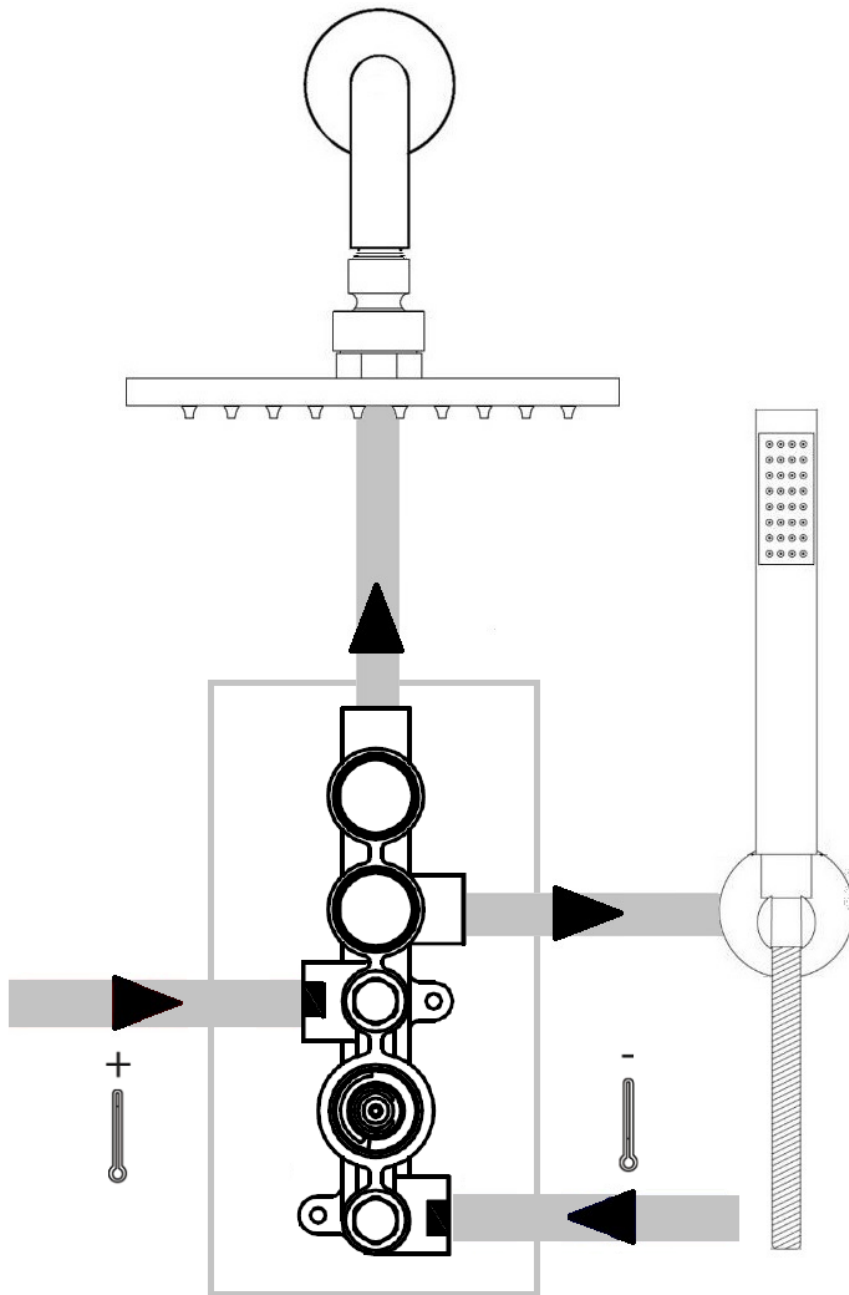

Hudson Reed

2 Outlet Push Button Shower Valve

Installation Guide

Installation

Tools required for installing:

Parts included:

1

2

3

4

5

6

Installation Example

Style may vary