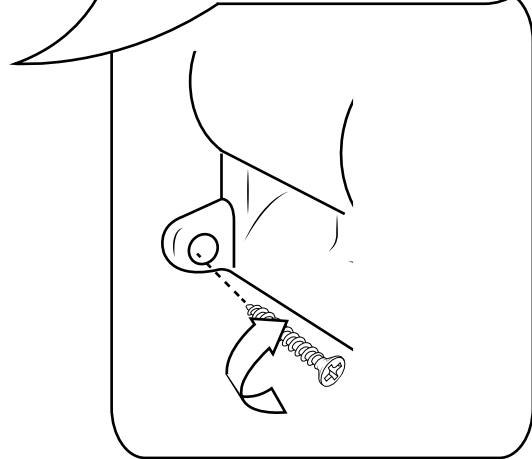

Hudson Reed

2 Outlet Push Button Shower Valve

Installation Guide

Installation

Tools required for installing:

Parts included:

1

2