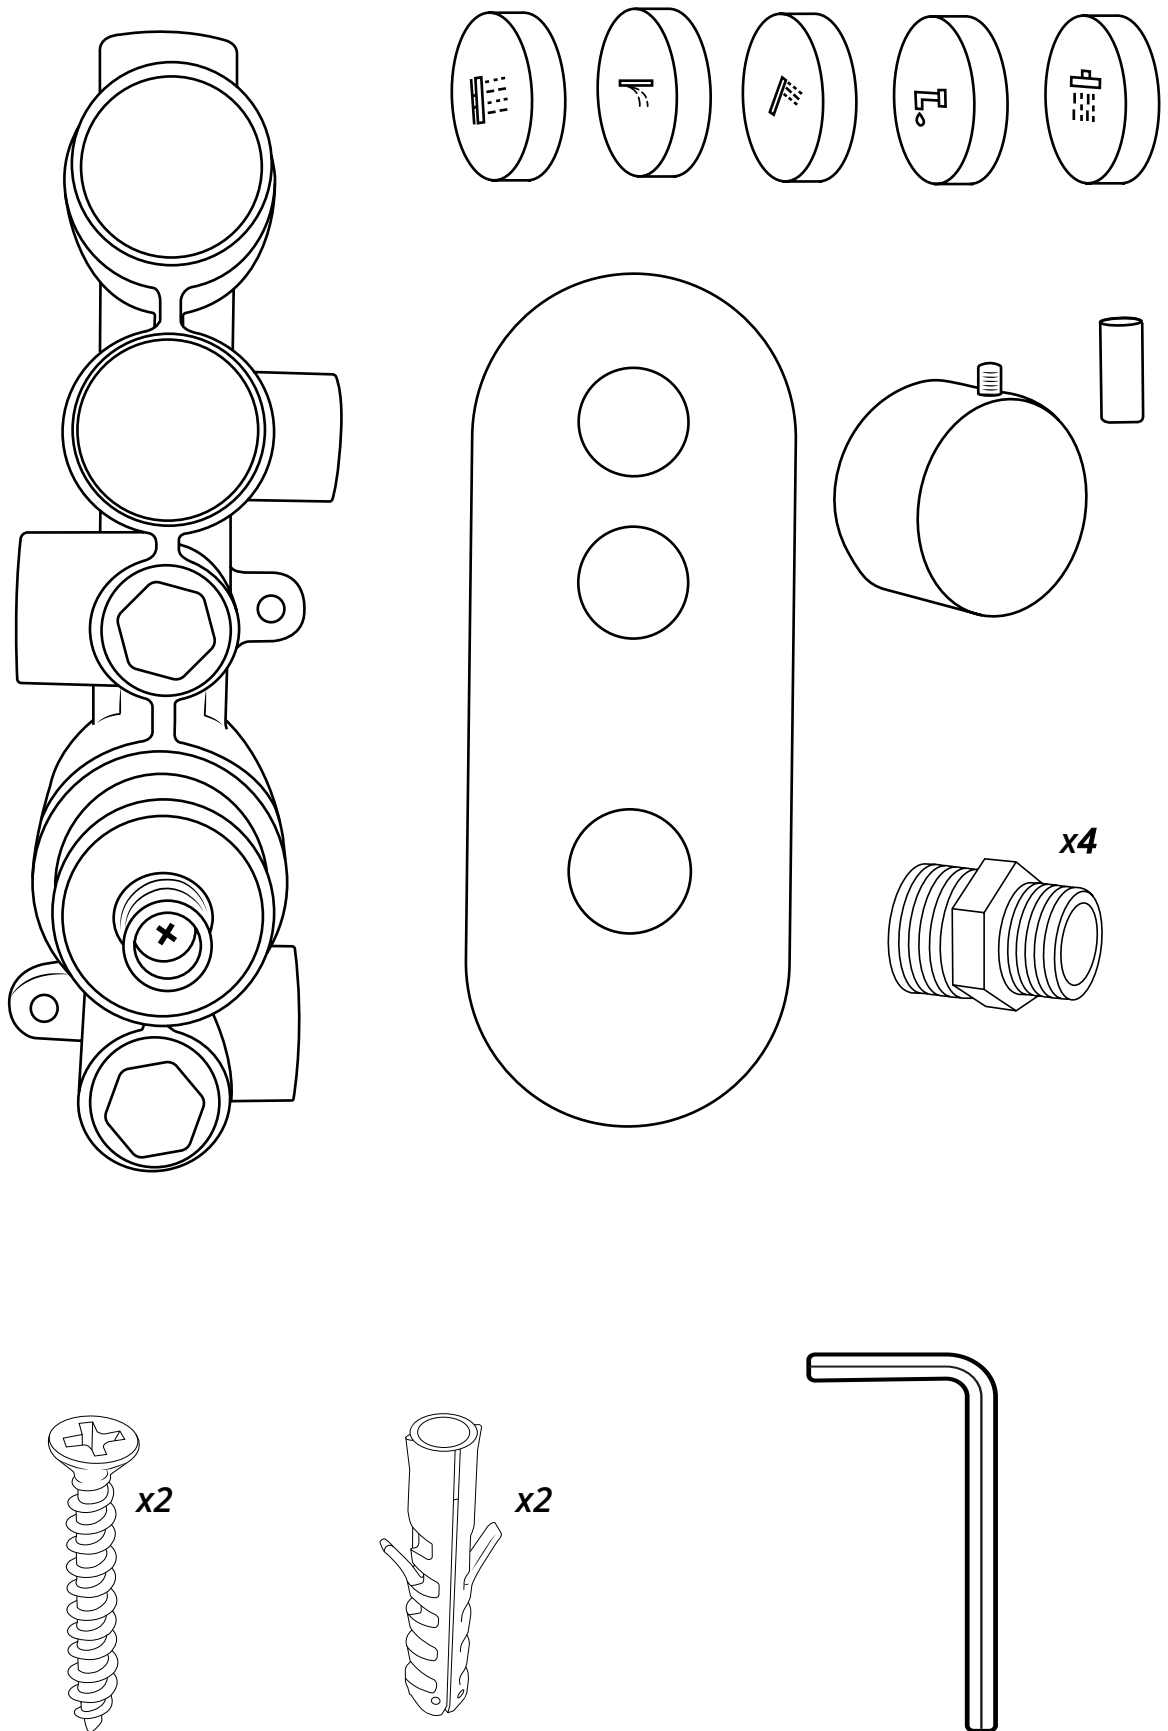

Hudson Reed

2 Outlet Push Button Shower Valve

Installation Guide

Installation

Tools required for installing:

Parts included:

1

2

3

4

5

6

Installation Example

Style may vary