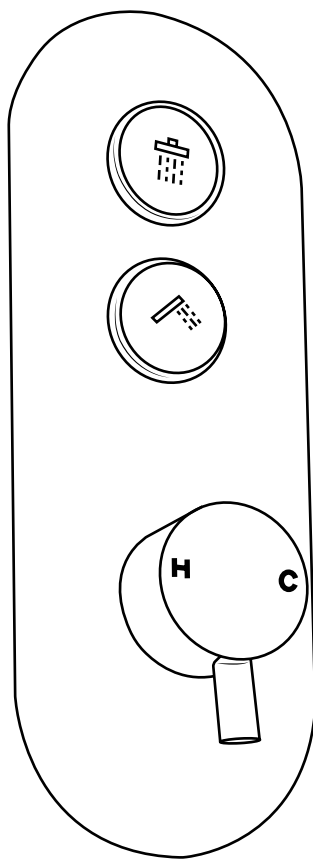

Hudson Reed

2 Outlet Push Button Shower Valve

Installation Guide

Installation

Tools required for installing:

Parts included:

1

2

3

4

5

6

Installation Example

Style may vary