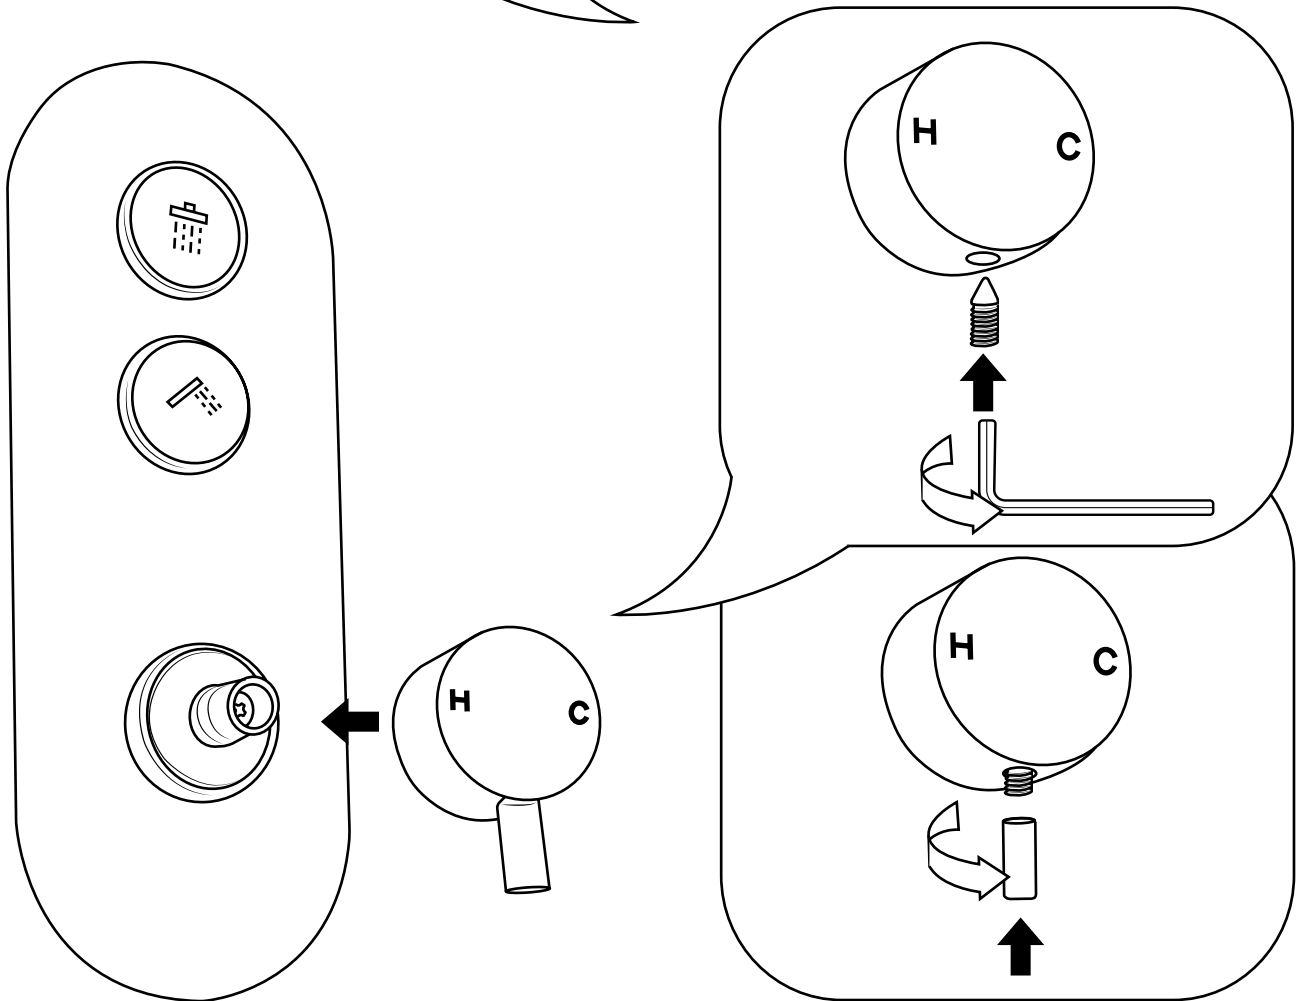

Hudson Reed

2 Outlet Push Button Shower Valve

Installation Guide

Installation

Tools required for installing:

Parts included:

1

2

3

4

5

6

Installation Example

Style may vary