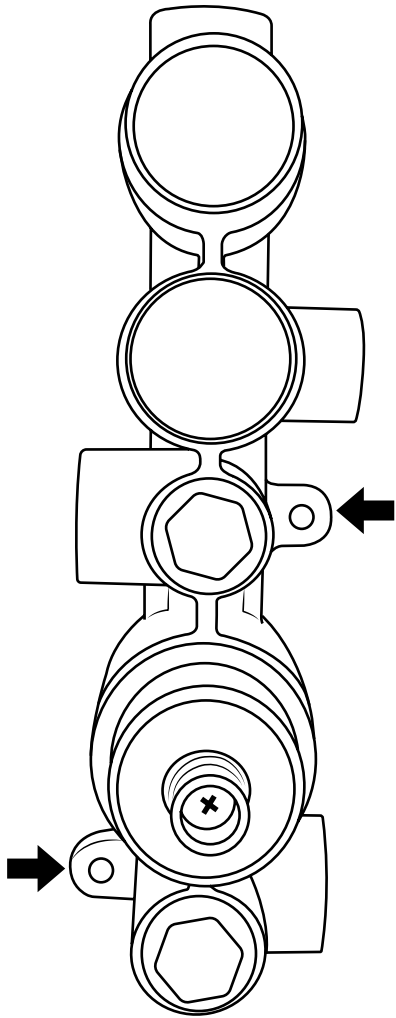

Hudson Reed

2 Outlet Push Button Shower Valve

Installation Guide

Installation

Tools required for installing:

Parts included:

1

2

3

4

5

6

Installation Example

Style may vary