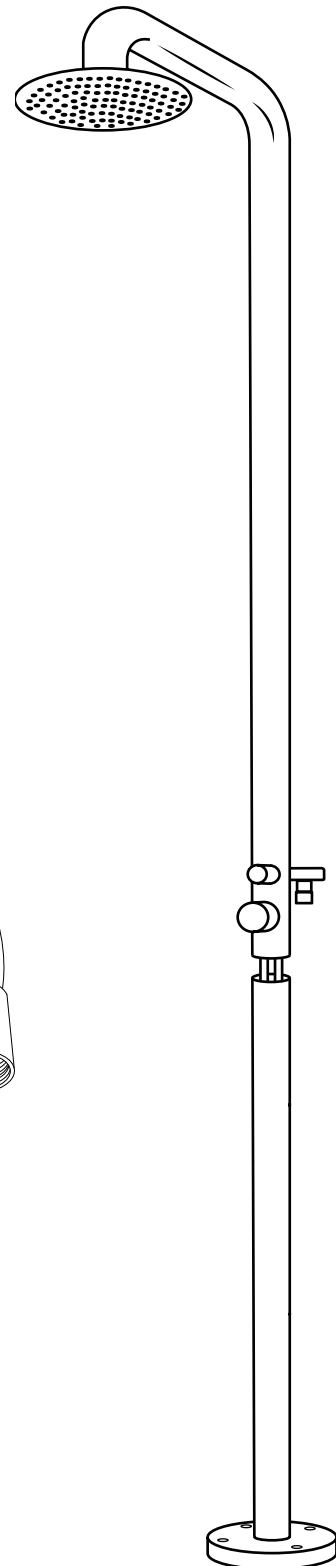

Hudson Reed

Outdoor Shower

 Style may vary

Installation Guide

Installation

Tools required for installing:

Parts included:

i Style may vary

1

2

3

4

5

6

7

8