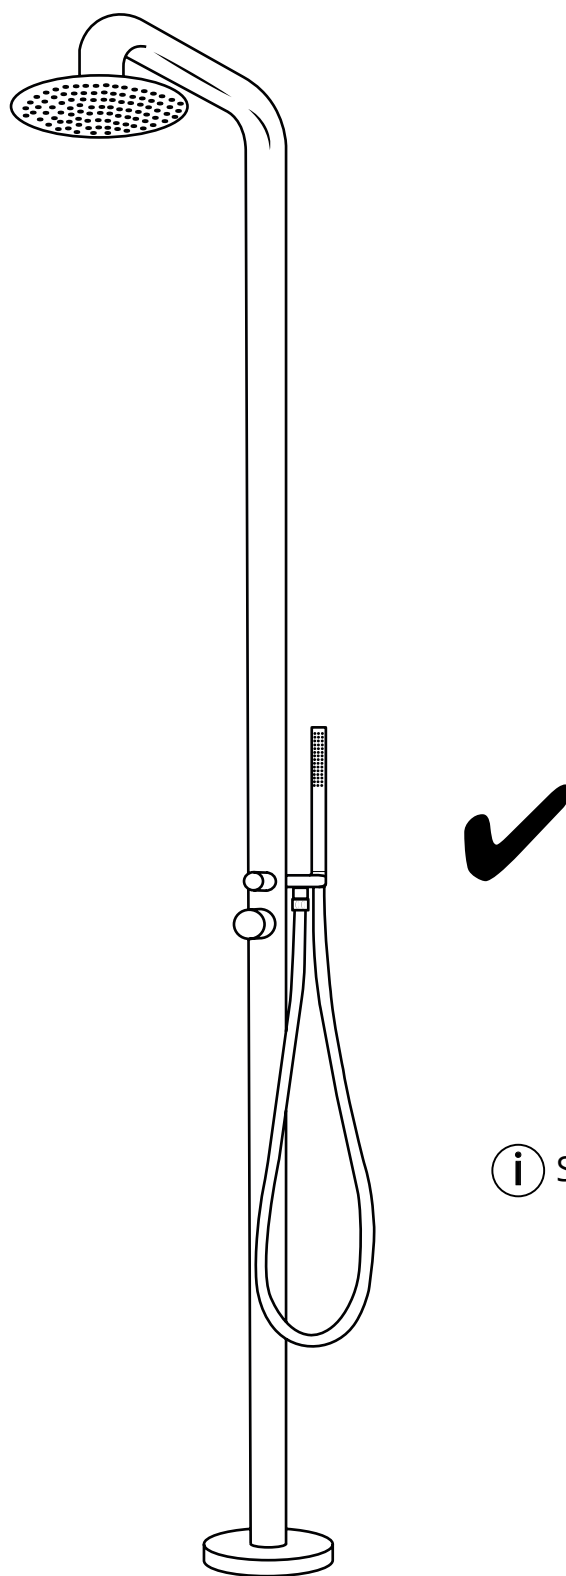

i Style may vary