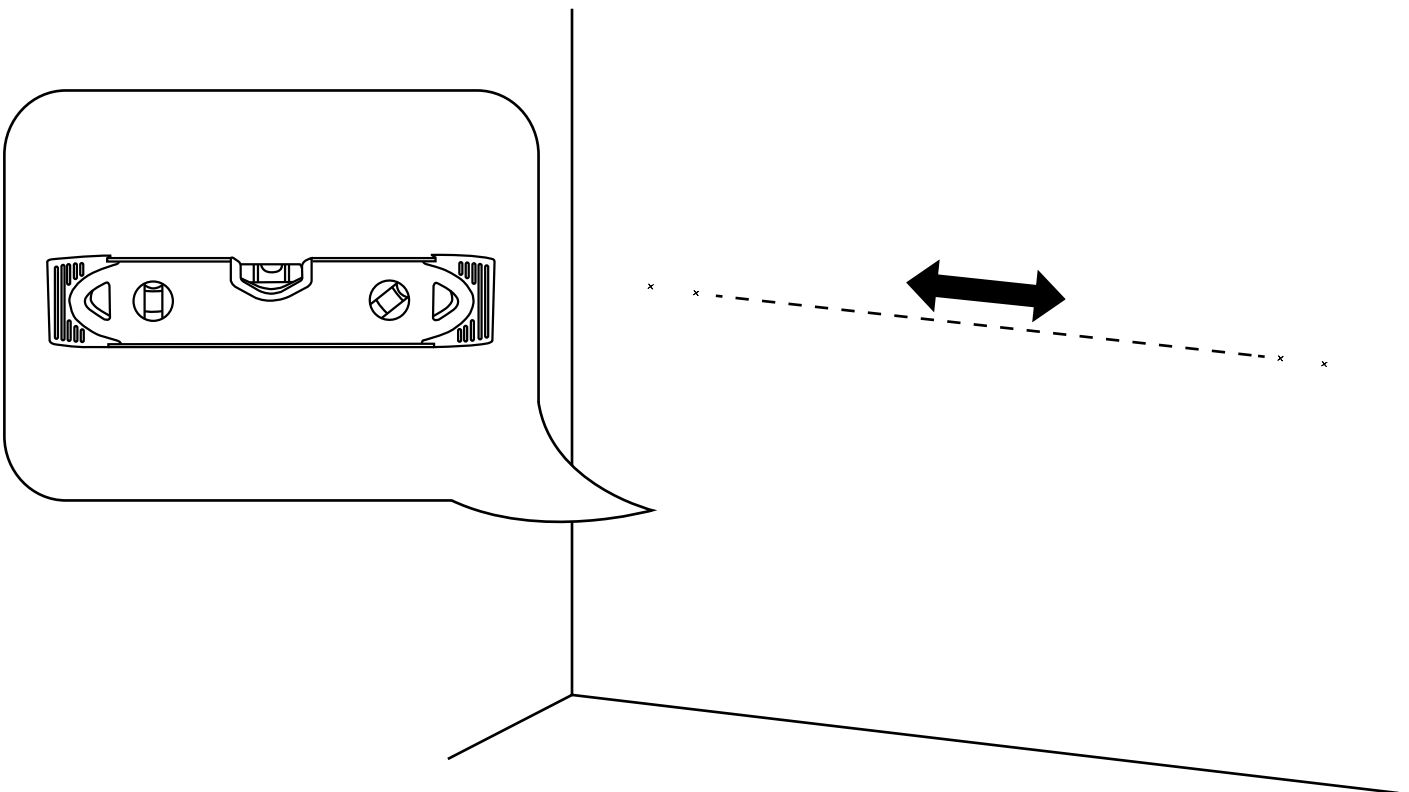

Hudson Reed

Hoxton Vanity Unit

Installation Guide

 Style may vary

Installation

Tools required for installing:

Wall Mounting:

1

2

3

4

5

6

7

8

Fitting a basin: