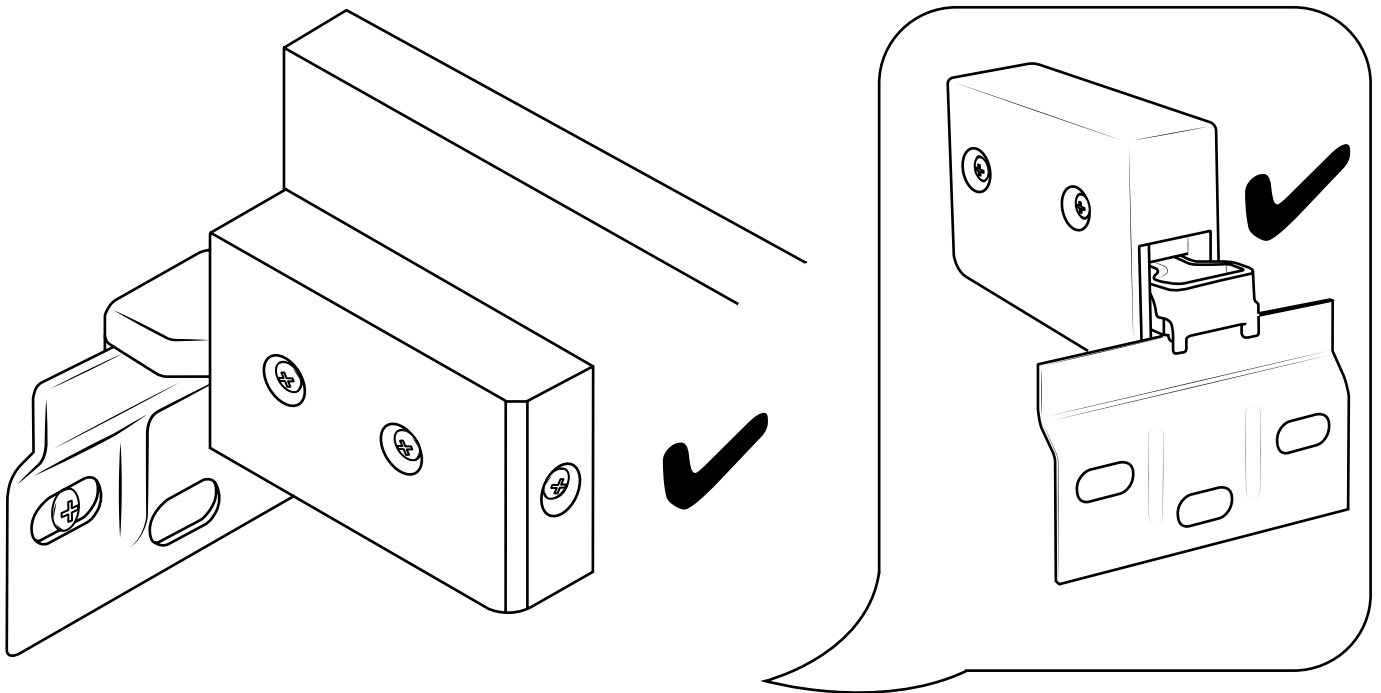

Hudson Reed

Hoxton Vanity Unit

Installation Guide

 Style may vary

Installation

Tools required for installing:

Wall Mounting:

1

2

3

4

5

6

7

8

Fitting a basin: