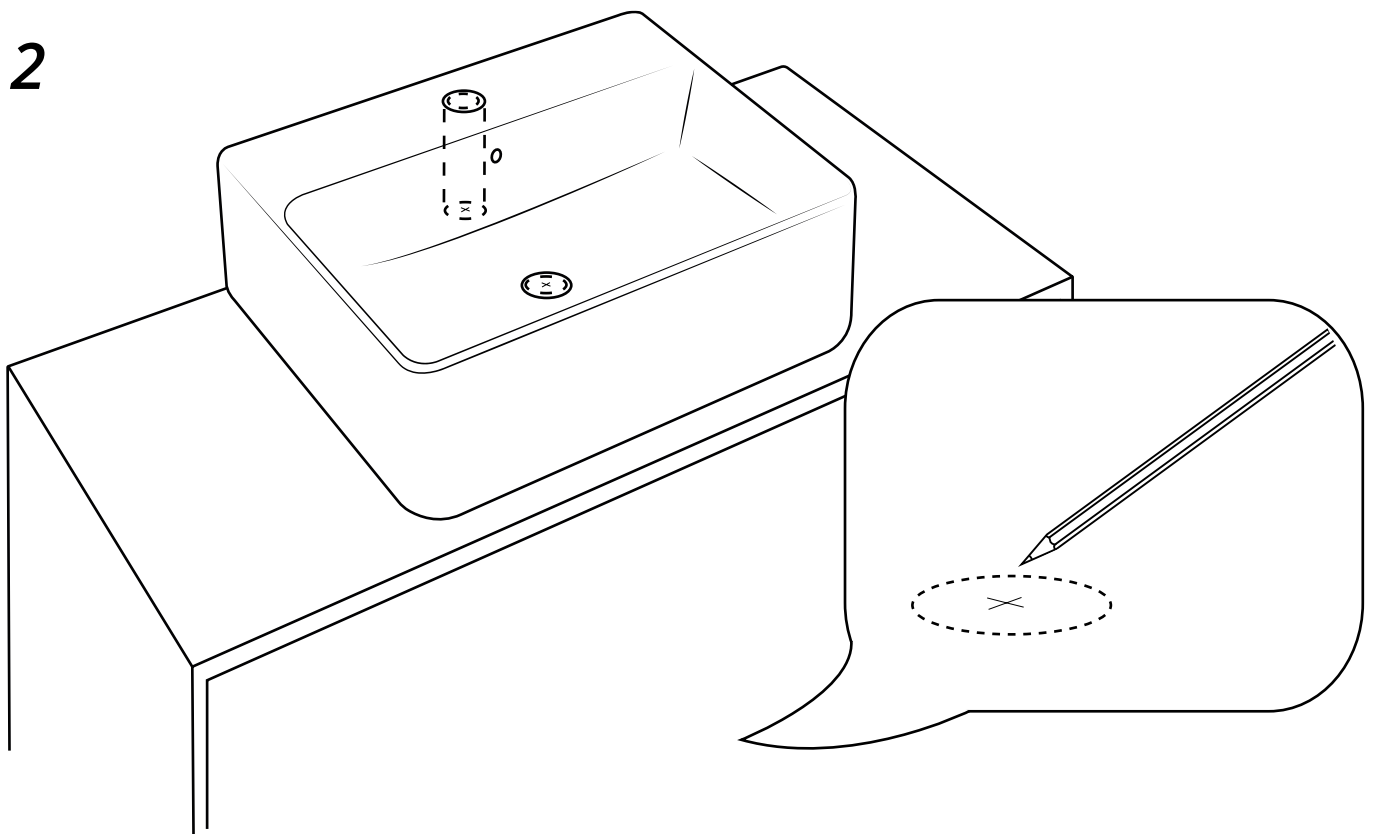

i Style may vary

2