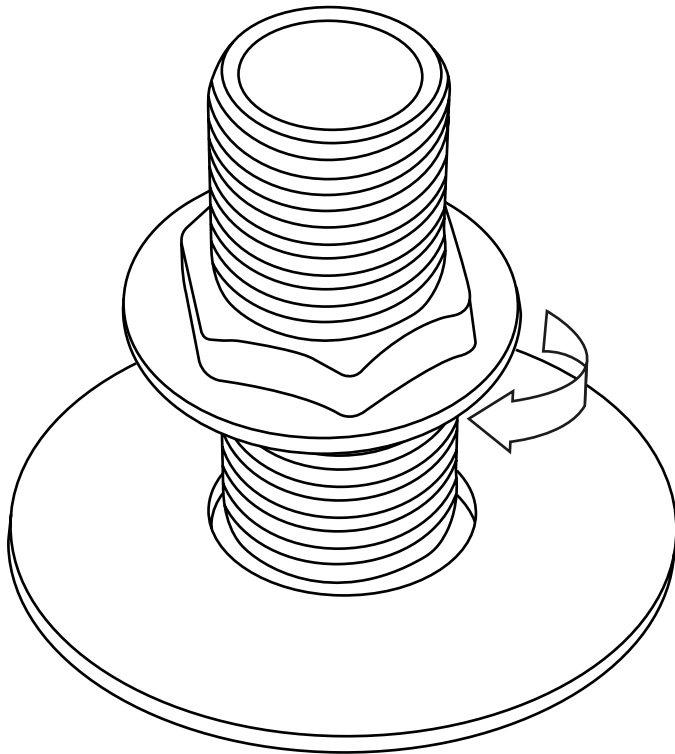

2

3

If you require any additional information or have any issues with this product please refer to the website.