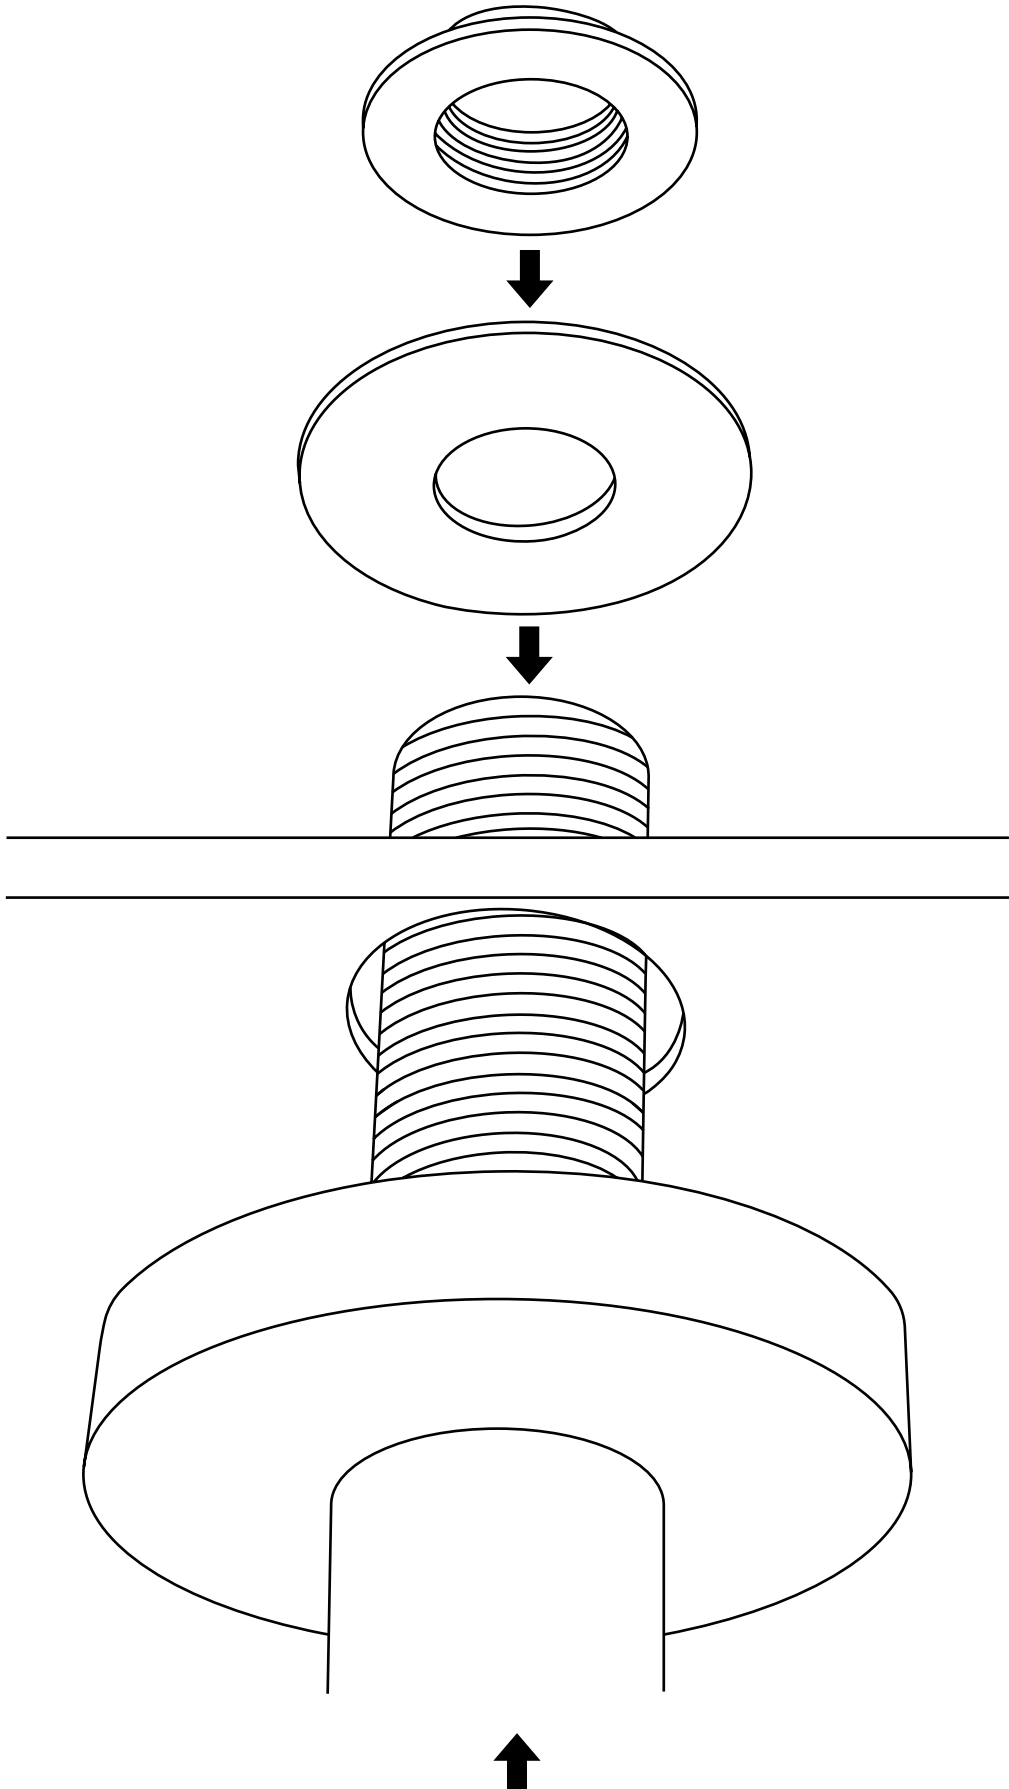

Hudson Reed

Ceiling Mounted Shower Head & Arm

Installation Guide

Style may vary

Installation

Tools required for installing:

Parts included:

1