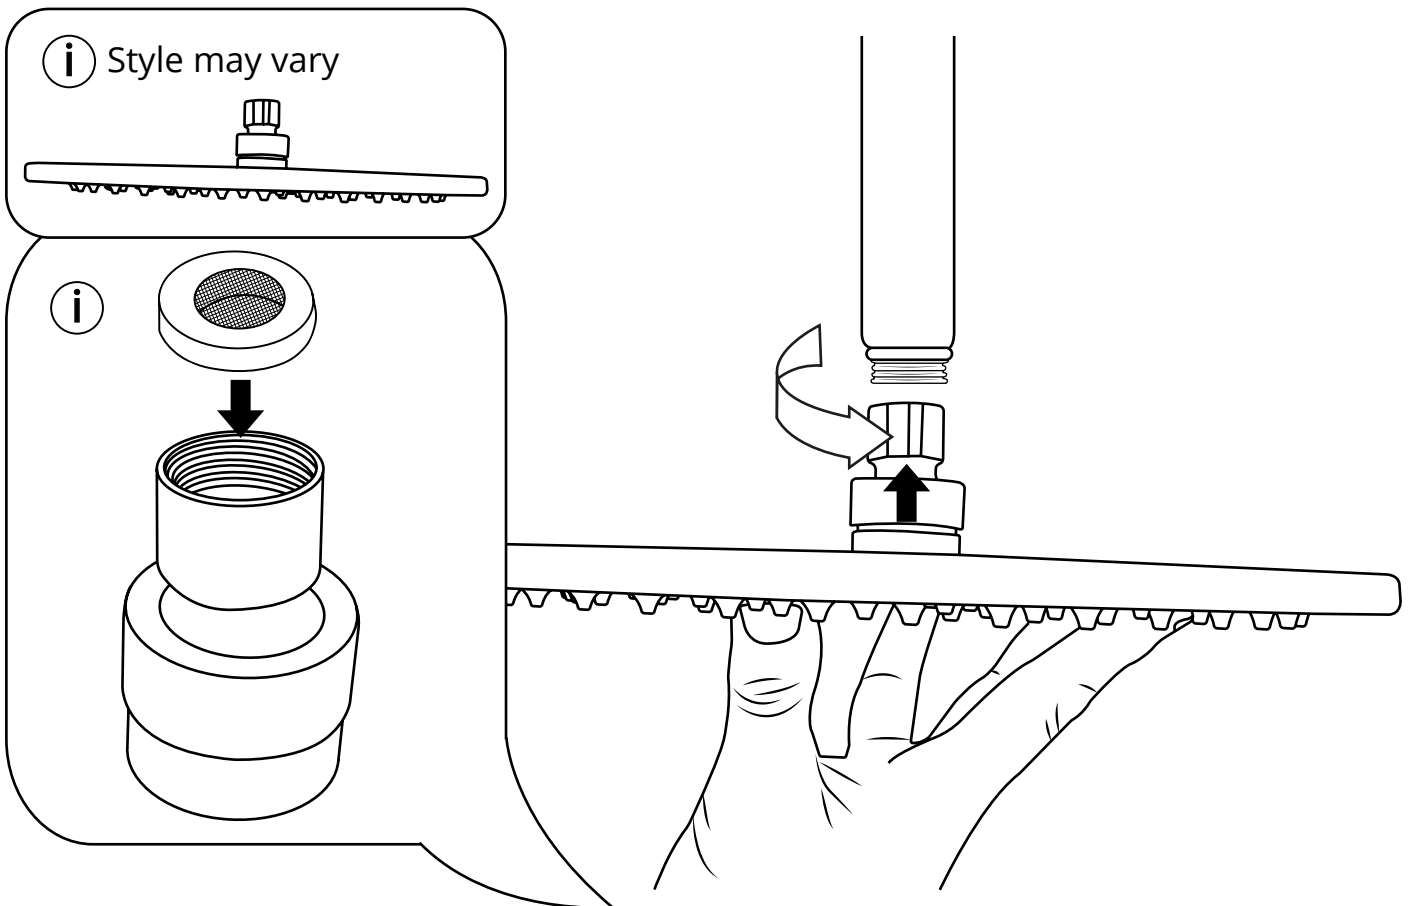

2

3

If you require any additional information or have any issues with this product please refer to the website.