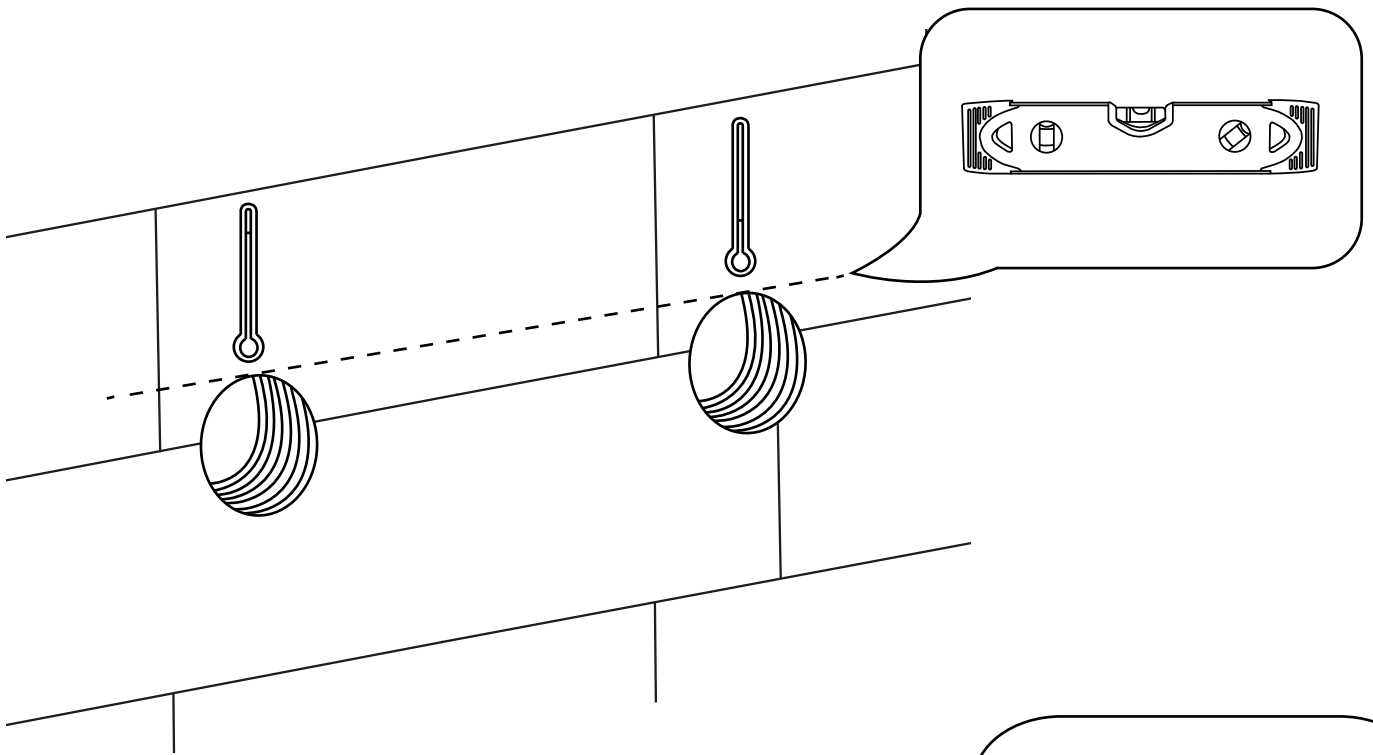

Hudson Reed

Bar Shower Mixer Valve

Installation Guide

Style may vary

Installation

Tools required for installing:

Parts included:

1