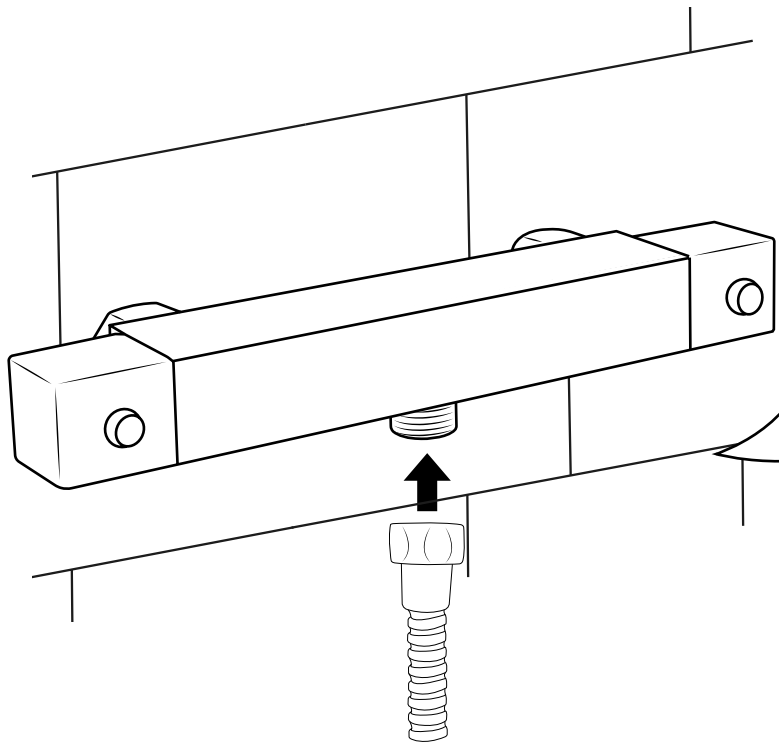

8

Not included

9

Not included