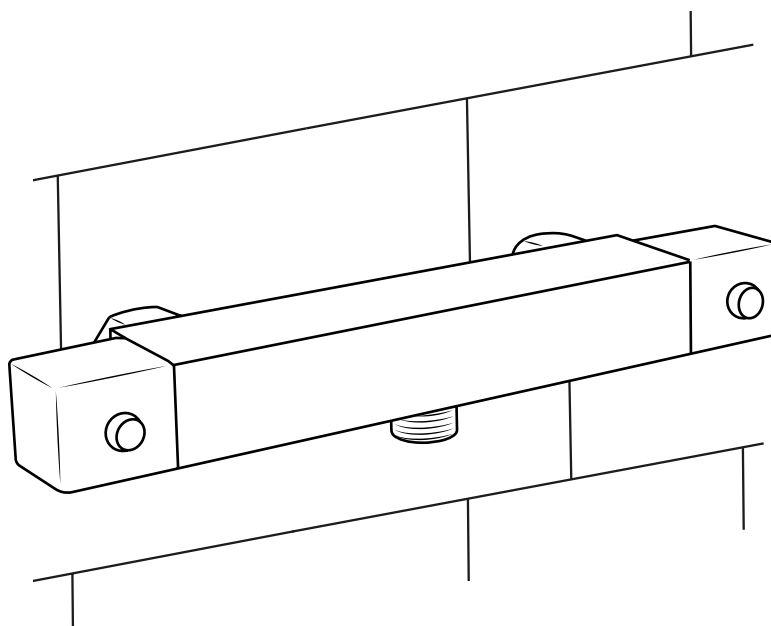

Hudson Reed

Bar Shower Mixer Valve

Installation Guide

Style may vary

Installation

Tools required for installing:

Parts included:

1