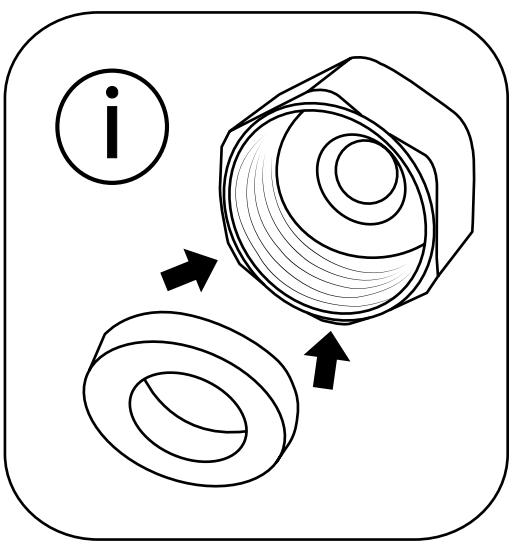

8

Not included

9

Not included