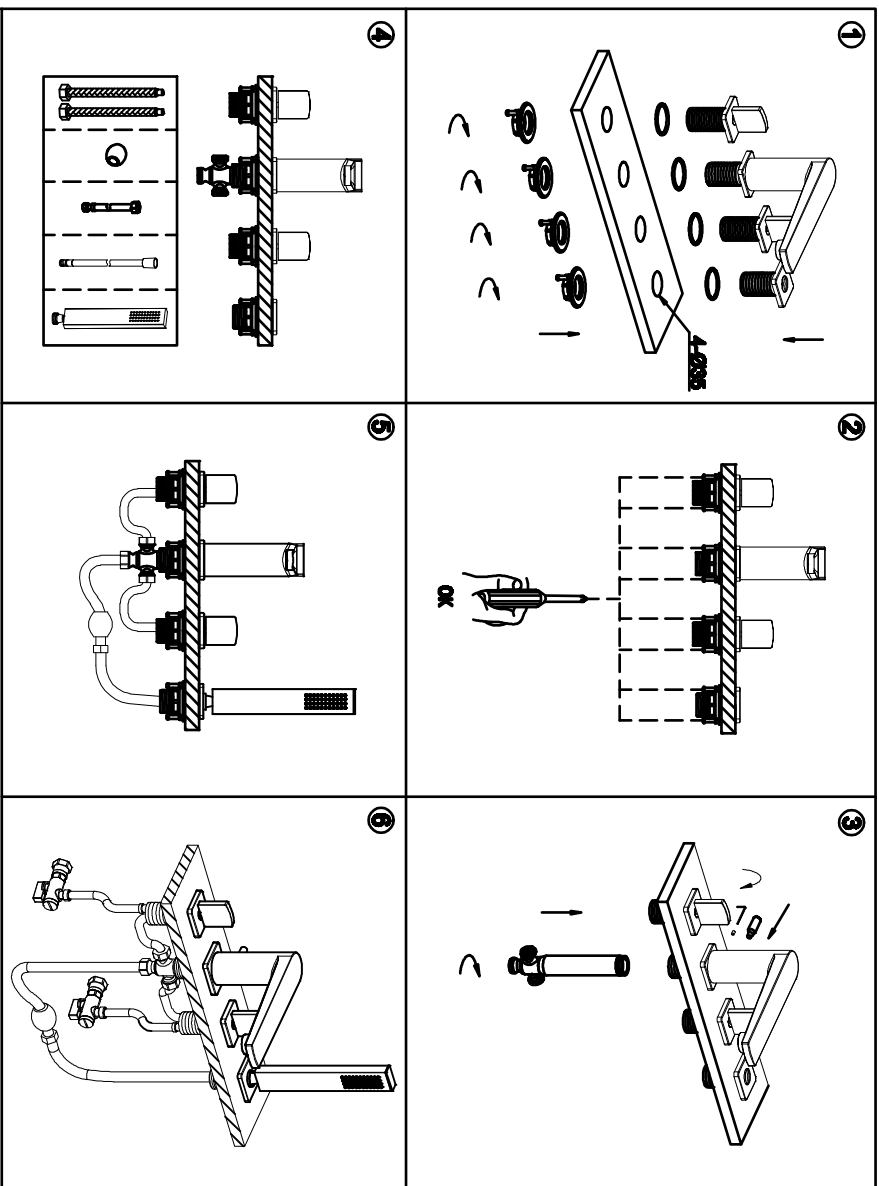

4-hole deck mounted bath/shower mixer

Installation

Technical drawing

Exploded drawing