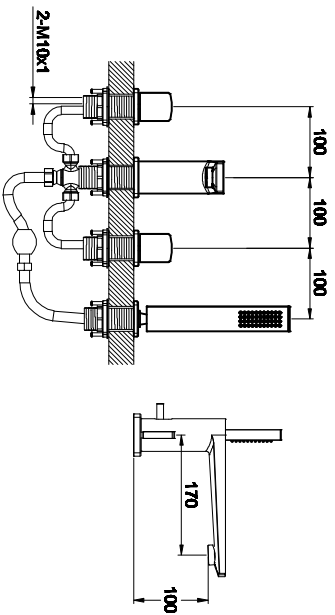

4-hole deck mounted bath/shower mixer

Installation

Technical drawing

Exploded drawing