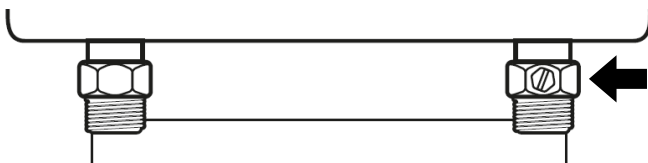

Hudson Reed

Adva Low Level Convactor Radiator

Installation Guide

Contents

Safety & General Information **Page - 2**

Information & Installation **Page - 2**

Aftercare **Page - 5**

Your Guarantee **Page - 5**

Information & Installation

Please note that the bleed valve on this radiator is located on one of the hose connection nuts as shown below. Use a flat headed screwdriver to bleed the unit in case of air buildup.